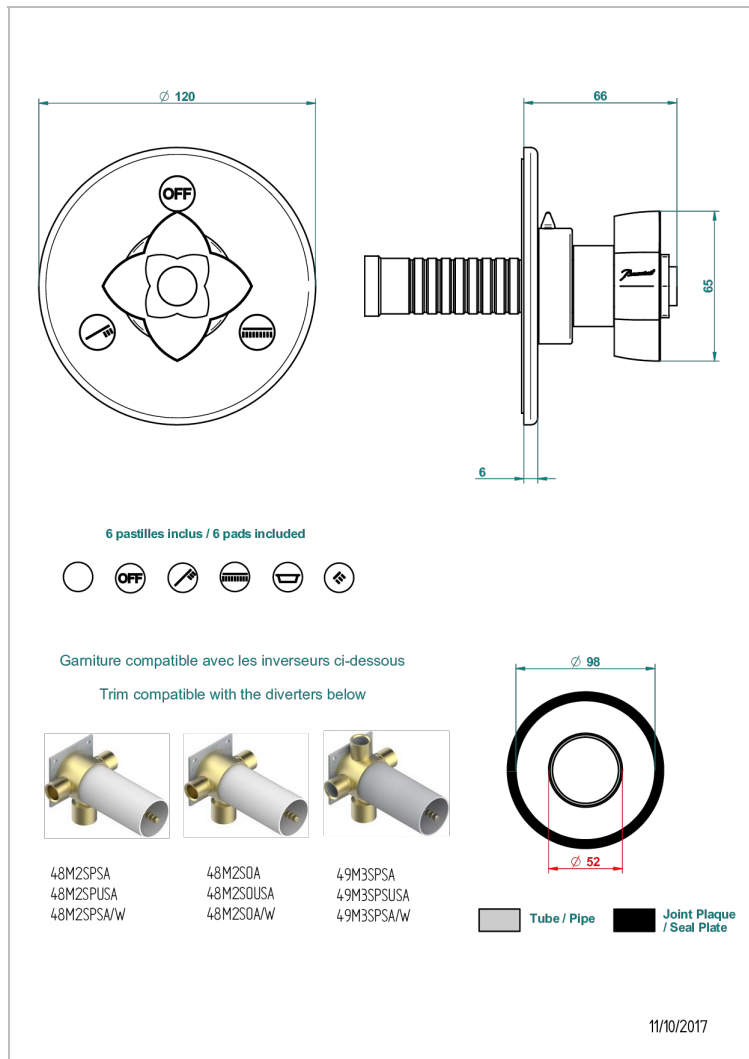

PETALE DE CRISTAL - CLEAR CRYSTAL

U6A-48M2SB

Trim for wall mounted diverter - 2 ways ref.48M2 & 3 ways ref.49M3

CHARACTERISTIC

- Pétales de Cristal - Clear crystal
- Trim for wall mounted diverter - 2 ways ref.48M2 & 3 ways ref.49M3

RELATED SKU'S

- Ref. G00-48M2SOUSA Wall mounted 3-way diverter with ceramic cartridge for concealed installation- 1 inlet 3/4" and 2 outlets 1/2" without shared ports no stop position - no trim
- Ref. G00-48M2SPSUSA Wall mounted 3-way diverter with ceramic cartridge for concealed installation- 1 inlet 3/4" and 2 outlets 1/2" with positive top, no shared ports - no trim
- Ref. G00-49M3SPSUSA Wall mounted 4-way diverter with ceramic cartridge for concealed installation- 1 inlet 3/4" and 3 outlets 1/2" with positive top, no shared ports - no trim