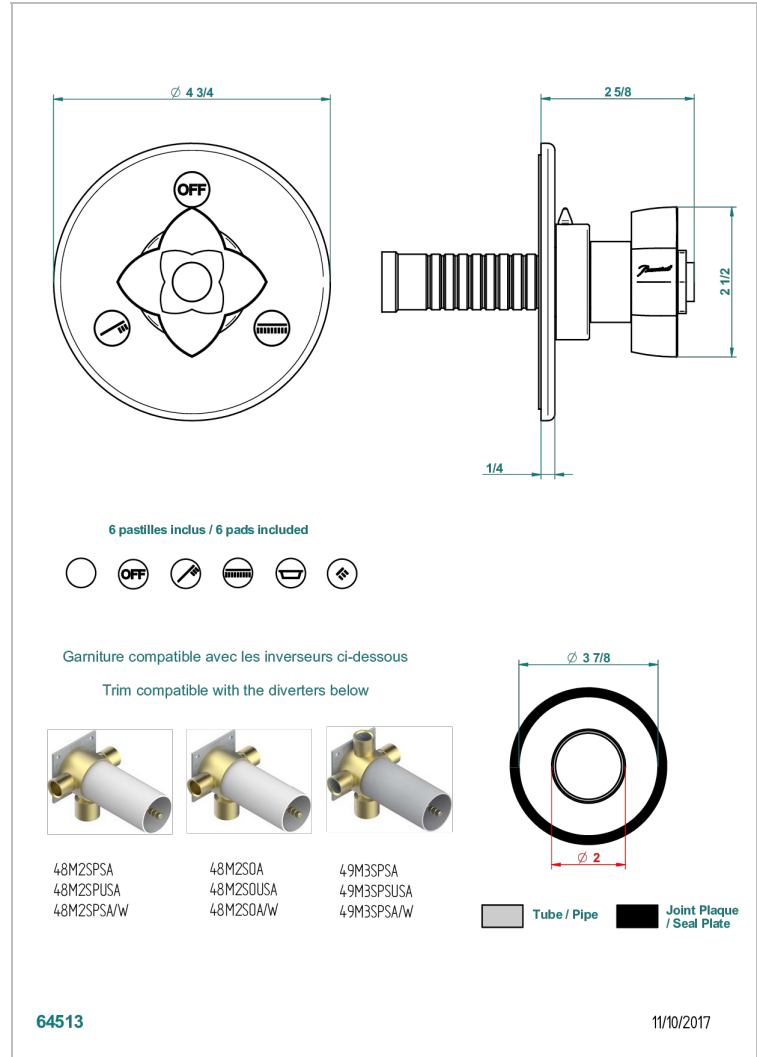

PETALE DE CRISTAL - CLEAR CRYSTAL

U6A-48M2SB

Trim for wall mounted diverter - 2 ways ref.48M2 & 3 ways ref.49M3

CHARACTERISTIC

- Pétale de Cristal - Clear crystal
- Trim for wall mounted diverter - 2 ways ref.48M2 & 3 ways ref.49M3

RELATED SKU'S

- Ref. G00-48M2SOUSA Wall mounted 3-way diverter with ceramic cartridge for concealed installation- 1 inlet 3/4" and 2 outlets 1/2" without shared ports no stop position - no trim
- Ref. G00-48M2SPSUSA Wall mounted 3-way diverter with ceramic cartridge for concealed installation- 1 inlet 3/4" and 2 outlets 1/2" with positive top, no shared ports - no trim
- Ref. G00-49M3SPSUSA Wall mounted 4-way diverter with ceramic cartridge for concealed installation- 1 inlet 3/4" and 3 outlets 1/2" with positive top, no shared ports - no trim