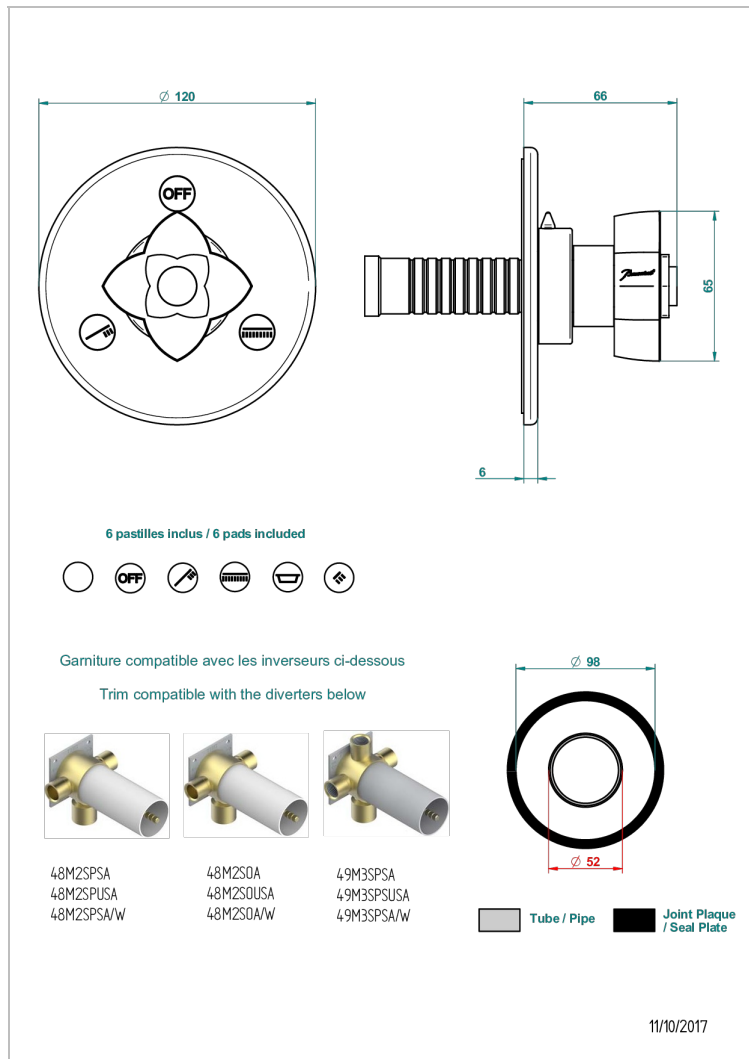

PETALE DE CRISTAL - CLEAR CRYSTAL

U6A-48M2SB

Trim for wall mounted diverter, 2 ways - ref. 48M2 and 3 ways - ref. 49M3

CHARACTERISTIC

- Pétale de Cristal - Clear crystal
- Trim for wall mounted diverter, 2 ways - ref. 48M2 and 3 ways - ref. 49M3

RELATED SKU'S

- Ref. G00-48M2SOA Wall mounted 3-way diverter with ceramic cartridge for concealed installation- 1 inlet 3/4" and 2 outlets 1/2" without stop position, without trim
- Ref. G00-48M2SPSA Wall mounted 3-way diverter with ceramic cartridge for concealed installation, 1 inlet 3/4" and 2 outlets 1/2" with stop position, without trim
- Ref. G00-49M3SPSA Wall mounted 4-way diverter with ceramic cartridge for concealed installation- 1 inlet 3/4" and 3 outlets 1/2" with stop position, without trim