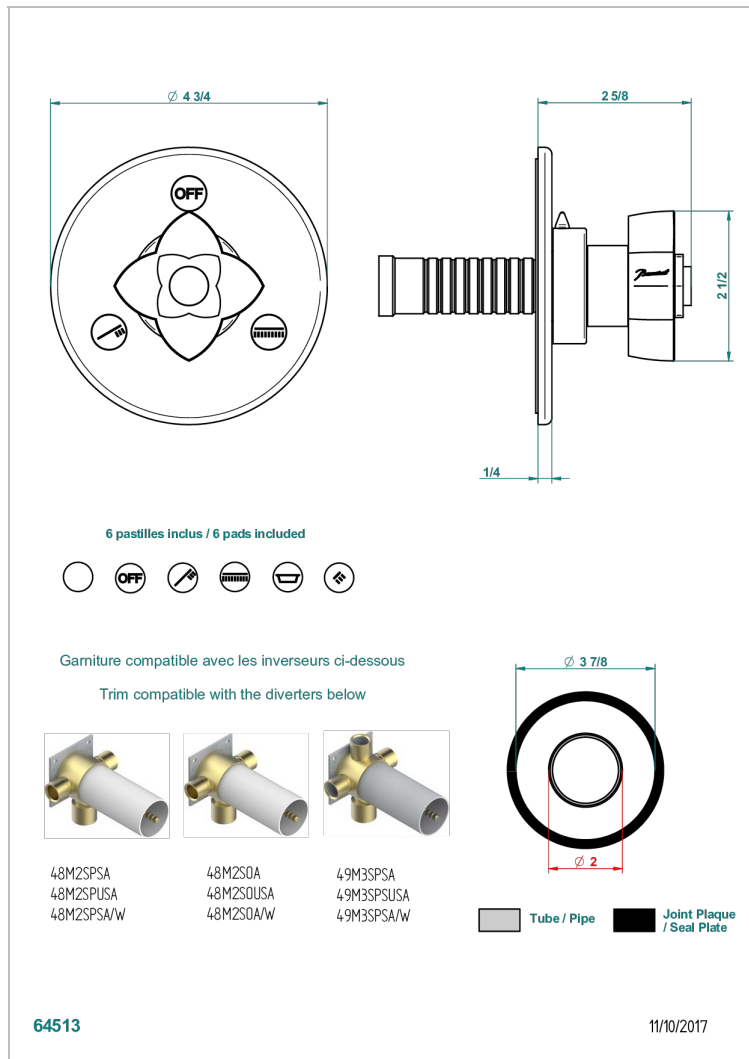

PETALE DE CRISTAL - CLEAR CRYSTAL

U6A-48M2SB

Trim for wall mounted diverter, 2 ways - ref. 48M2 and 3 ways - ref. 49M3

CHARACTERISTIC

- Pétale de Cristal - Clear crystal
- Trim for wall mounted diverter, 2 ways - ref. 48M2 and 3 ways - ref. 49M3

RELATED SKU'S

- Ref. G00-48M2SOA Wall mounted 3-way diverter with ceramic cartridge for concealed installation- 1 inlet 3/4" and 2 outlets 1/2" without stop position, without trim
- Ref. G00-48M2SPSA Wall mounted 3-way diverter with ceramic cartridge for concealed installation, 1 inlet 3/4" and 2 outlets 1/2" with stop position, without trim
- Ref. G00-49M3SPSA Wall mounted 4-way diverter with ceramic cartridge for concealed installation- 1 inlet 3/4" and 3 outlets 1/2" with stop position, without trim