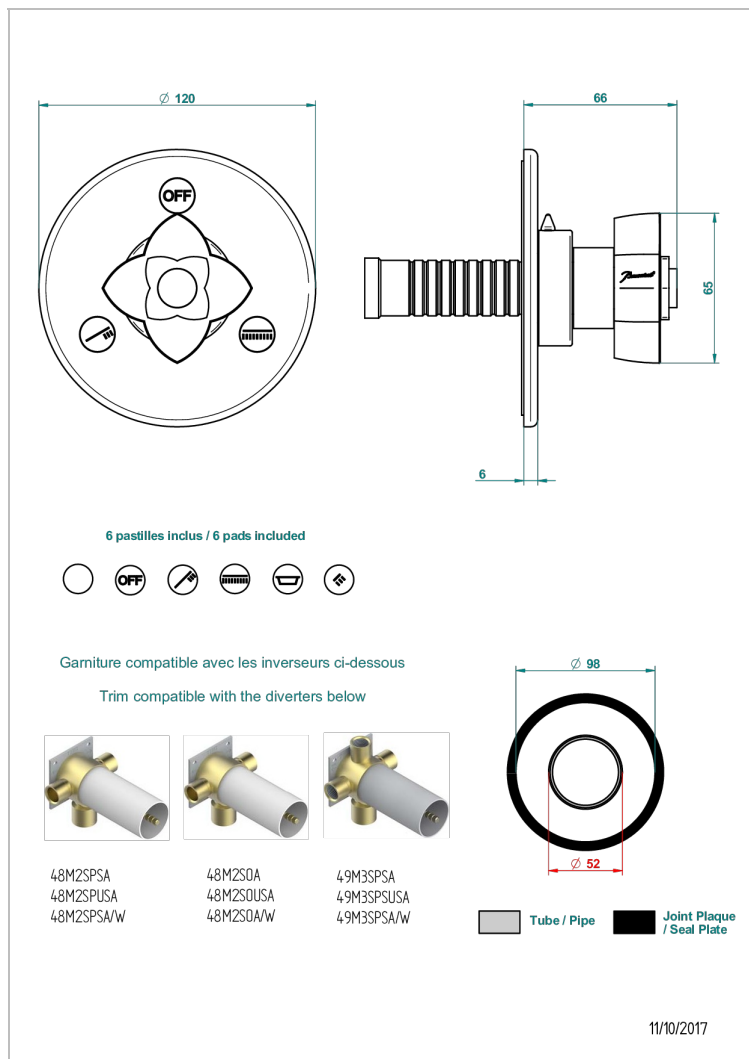

# PETALE DE CRISTAL, ПРОЗРАЧНЫЙ ХРУСТАЛЬ

U6A-48M2SB

Trim for wall mounted diverter, 2 ways - ref. 48M2 and 3 ways - ref. 49M3

## ХАРАКТЕРИСТИКИ

- Pétale de Cristal, прозрачный хрусталь
- Trim for wall mounted diverter, 2 ways - ref. 48M2 and 3 ways - ref. 49M3

## СВЯЗАННЫЕ ТОВАРНЫЕ ПОЗИЦИИ

- Ref. G00-48M2SOA Wall mounted 3-way diverter with ceramic cartridge for concealed installation- 1 inlet 3/4" and 2 outlets 1/2" without stop position, without trim
- Ref. G00-48M2SPSA Wall mounted 3-way diverter with ceramic cartridge for concealed installation, 1 inlet 3/4" and 2 outlets 1/2" with stop position, without trim
- Ref. G00-49M3SPSA Wall mounted 4-way diverter with ceramic cartridge for concealed installation- 1 inlet 3/4" and 3 outlets 1/2" with stop position, without trim