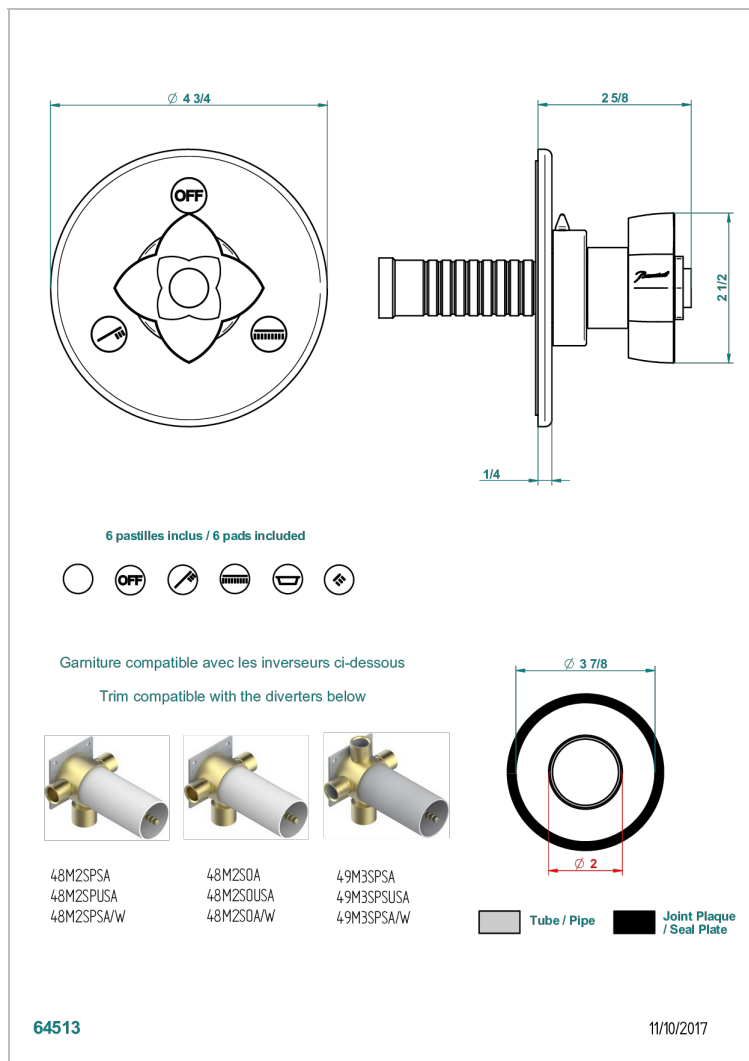

# PETALE DE CRISTAL, ПРОЗРАЧНЫЙ ХРУСТАЛЬ

U6A-48M2SB

Trim for wall mounted diverter, 2 ways - ref. 48M2 and 3 ways - ref. 49M3

## ХАРАКТЕРИСТИКИ

- Pétale de Cristal, прозрачный хрусталь
- Trim for wall mounted diverter, 2 ways - ref. 48M2 and 3 ways - ref. 49M3

## СВЯЗАННЫЕ ТОВАРНЫЕ ПОЗИЦИИ

- Ref. G00-48M2SOA Wall mounted 3-way diverter with ceramic cartridge for concealed installation- 1 inlet 3/4" and 2 outlets 1/2" without stop position, without trim
- Ref. G00-48M2SPSA Wall mounted 3-way diverter with ceramic cartridge for concealed installation, 1 inlet 3/4" and 2 outlets 1/2" with stop position, without trim
- Ref. G00-49M3SPSA Wall mounted 4-way diverter with ceramic cartridge for concealed installation- 1 inlet 3/4" and 3 outlets 1/2" with stop position, without trim