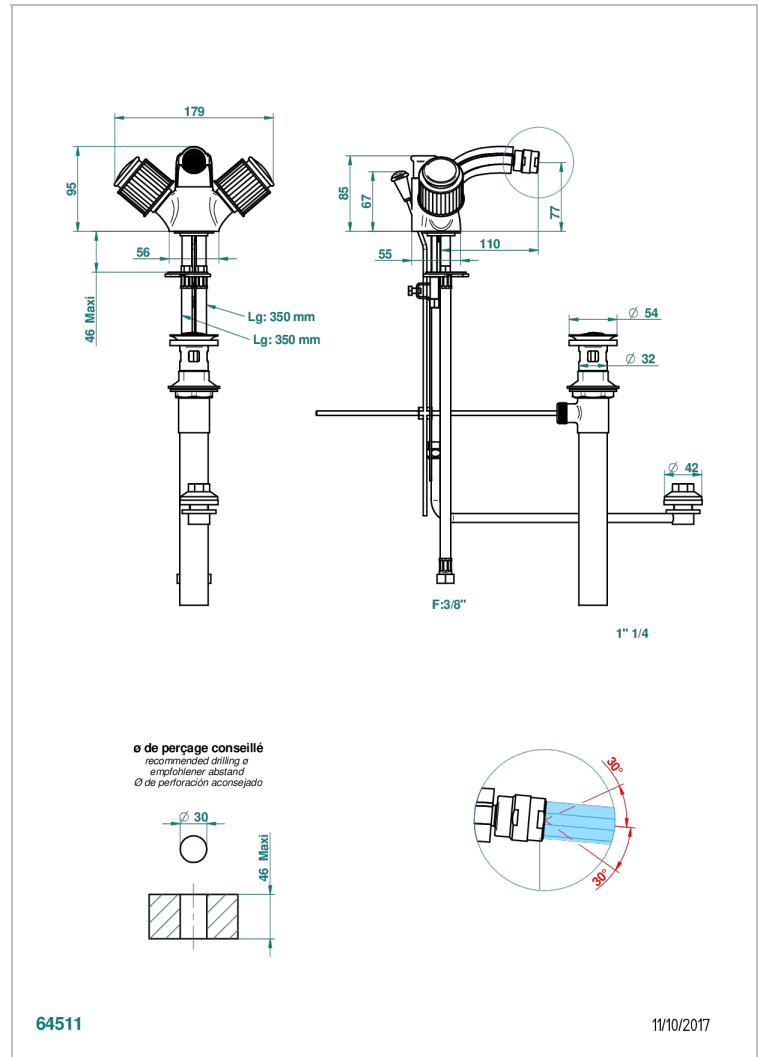

# JAIPUR CRISTAL SATINADO

A9B-3205/2US

THG<sup>®</sup>  
PARIS

Single hole 2 handle bidet faucet, integral diverter for vertical spray with drain

## CARACTERÍSTICAS

- Jaipur Cristal Satinado
- Single hole 2 handle bidet faucet, integral diverter for vertical spray with drain