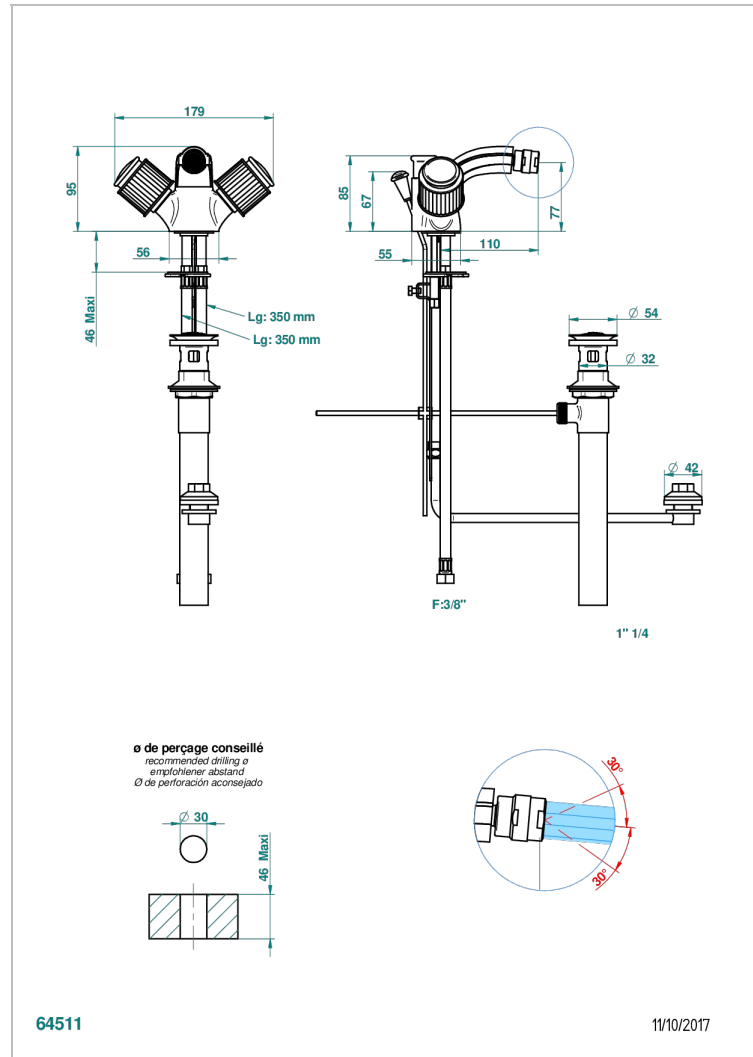

JAIPUR SATINY CRYSTAL

A9B-3205/2US

Single hole bidet faucet, integral diverter for vertical spray with drain

CHARACTERISTIC

- Jaipur Satiny crystal
- Single hole bidet faucet, integral diverter for vertical spray with drain