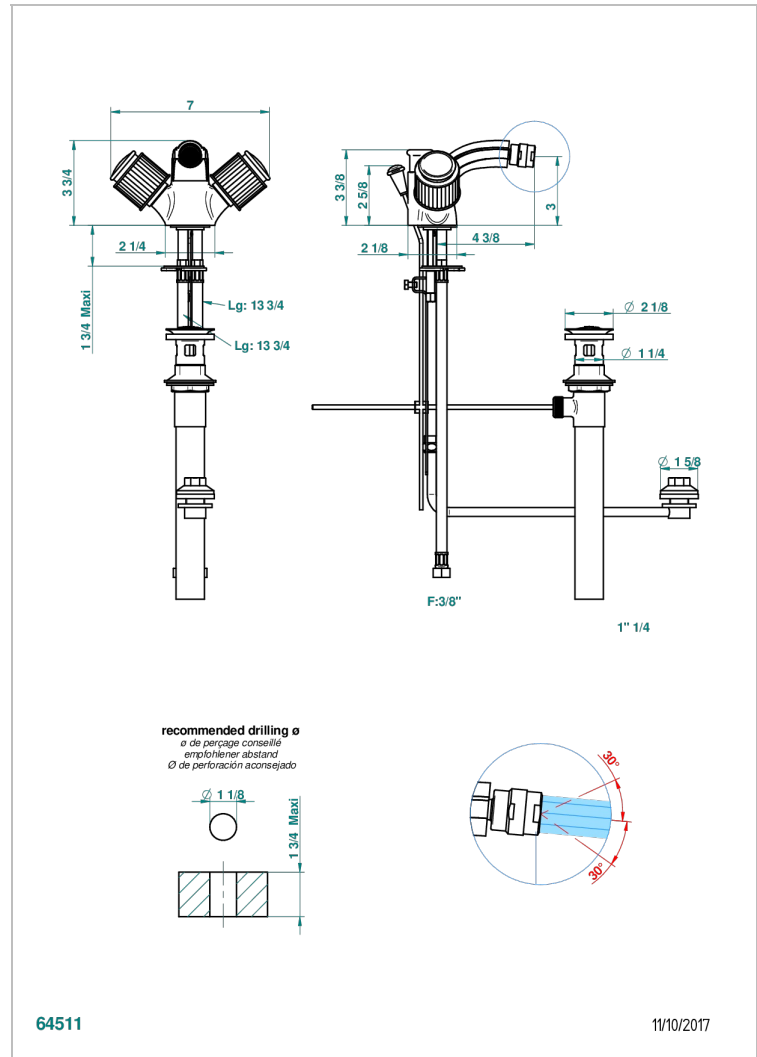

JAIPUR CRISTAL SATINADO

A9B-3205/2US

Single hole 2 handle bidet faucet, integral diverter for vertical spray with drain

THG[®]
PARIS

CARACTERÍSTICAS

- Jaipur Cristal Satinado
- Single hole 2 handle bidet faucet, integral diverter for vertical spray with drain