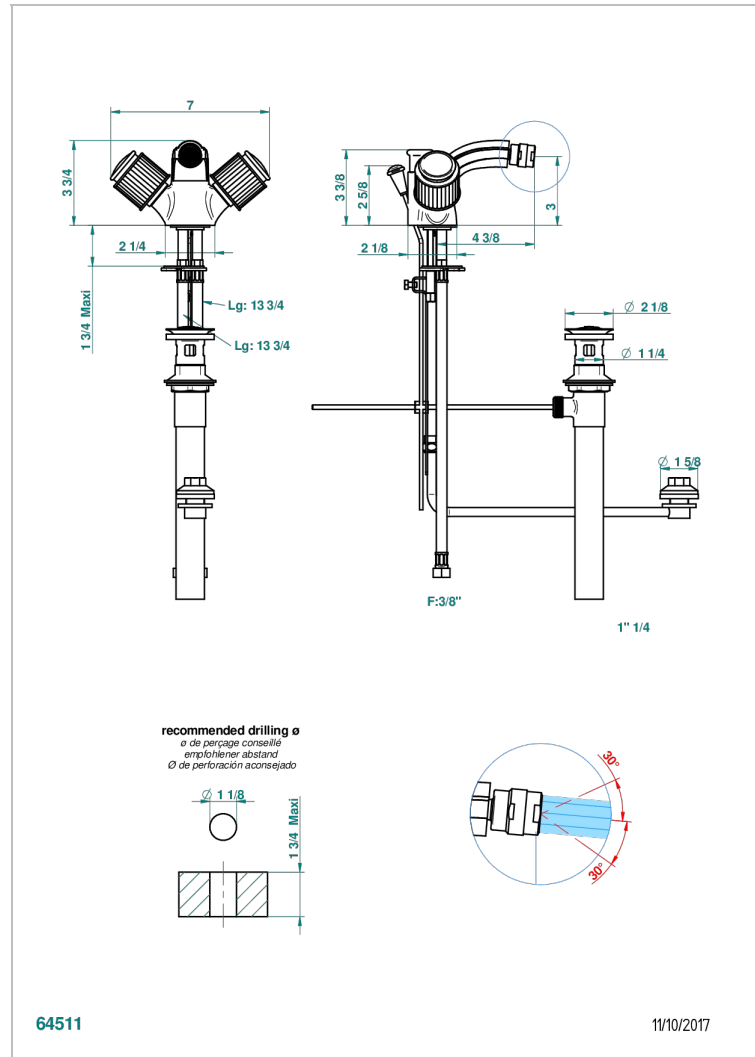

# JAIPUR SATINY CRYSTAL

A9B-3205/2US

Single hole bidet faucet, integral diverter for vertical spray with drain

## CHARACTERISTIC

- Jaipur Satiny crystal
- Single hole bidet faucet, integral diverter for vertical spray with drain