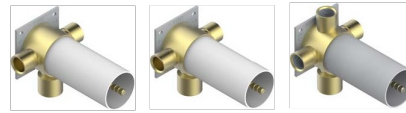

6 pastilles inclus / 6 pads included

Garniture compatible avec les inverseurs ci-dessous

Trim compatible with the diverters below

48M2SPSA
48M2SPUSA
48M2SPSA/W

48M2SOA
48M2SOUSA
48M2SOA/W

49M3SPSA
49M3SPSUSA
49M3SPSA/W

Tube / Pipe Joint Plaque / Seal Plate

11/10/2017

特色

- Vegetal
- Trim for wall mounted diverter, 2 ways - ref. 48M2 and 3 ways - ref. 49M3

相关的SKU

- Ref. G00-48M2SOA Wall mounted 3-way diverter with ceramic cartridge for concealed installation- 1 inlet 3/4" and 2 outlets 1/2" without stop position, without trim
- Ref. G00-48M2SPSA Wall mounted 3-way diverter with ceramic cartridge for concealed installation, 1 inlet 3/4" and 2 outlets 1/2" with stop position, without trim
- Ref. G00-49M3SPSA Wall mounted 4-way diverter with ceramic cartridge for concealed installation- 1 inlet 3/4" and 3 outlets 1/2" with stop position, without trim