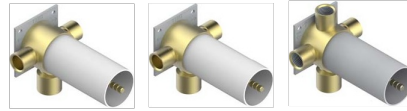

6 pastilles inclus / 6 pads included

Garniture compatible avec les inverseurs ci-dessous

Trim compatible with the diverters below

48M2SPSA
48M2SPUSA
48M2SPSA/W

48M2SOA
48M2SOUSA
48M2SOA/W

49M3SPSA
49M3SPSUSA
49M3SPSA/W

Tube / Pipe Joint Plaque / Seal Plate

64503

11/10/2017

特色

- Vegetal
- Trim for wall mounted diverter, 2 ways - ref. 48M2 and 3 ways - ref. 49M3

相关的SKU

- Ref. G00-48M2SOA Wall mounted 3-way diverter with ceramic cartridge for concealed installation- 1 inlet 3/4" and 2 outlets 1/2" without stop position, without trim
- Ref. G00-48M2SPSA Wall mounted 3-way diverter with ceramic cartridge for concealed installation, 1 inlet 3/4" and 2 outlets 1/2" with stop position, without trim
- Ref. G00-49M3SPSA Wall mounted 4-way diverter with ceramic cartridge for concealed installation- 1 inlet 3/4" and 3 outlets 1/2" with stop position, without trim