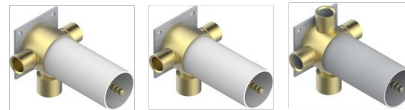

6 pastilles inclus / 6 pads included

Garniture compatible avec les inverseurs ci-dessous

Trim compatible with the diverters below

48M2SPSA
48M2SPUSA
48M2SPSA/W

48M2SOA
48M2SOUSA
48M2SOA/W

49M3SPSA
49M3SPUSA
49M3SPSA/W

Tube / Pipe Joint Plaque / Seal Plate

64502

11/10/2017

CHARACTERISTIC

- Ginkgo
- Trim for wall mounted diverter, 2 ways - ref. 48M2 and 3 ways - ref. 49M3

RELATED SKU'S

- Ref. G00-48M2SOA Wall mounted 3-way diverter with ceramic cartridge for concealed installation- 1 inlet 3/4" and 2 outlets 1/2" without stop position, without trim
- Ref. G00-48M2SPSA Wall mounted 3-way diverter with ceramic cartridge for concealed installation, 1 inlet 3/4" and 2 outlets 1/2" with stop position, without trim
- Ref. G00-49M3SPSA Wall mounted 4-way diverter with ceramic cartridge for concealed installation- 1 inlet 3/4" and 3 outlets 1/2" with stop position, without trim

AVAILABLE FINITIONS

Antique nickel - H28
Black ceram - D30
Blush PVD - H62
Brass color PVD - H49
Brown bronze color PVD - F33
Gold color PVD - H52

Graphite PVD - H64
Matt Umber PVD - H67
Matt blush PVD - H60
Matt brass color PVD - H50
Matt brown bronze color PVD - F34
Matt chrome - C02