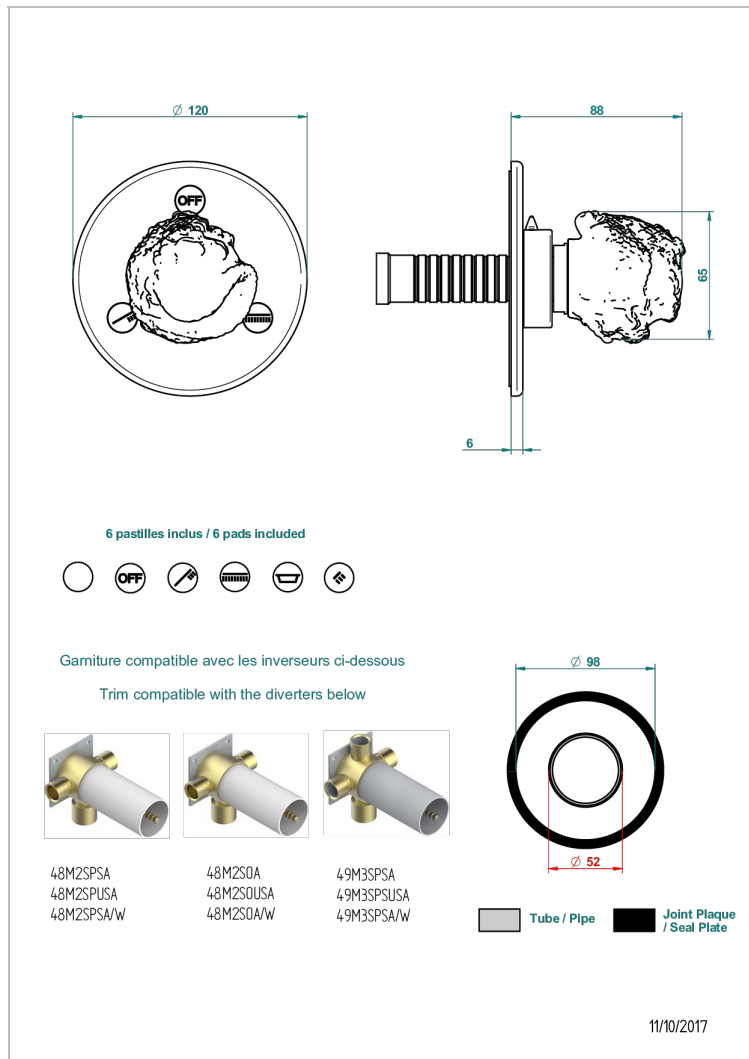

SUN DRAGON

U5D-48M2SB

Trim for wall mounted diverter - 2 ways ref.48M2 & 3 ways ref.49M3

CHARACTERISTIC

- Sun Dragon
- Trim for wall mounted diverter - 2 ways ref.48M2 & 3 ways ref.49M3

RELATED SKU'S

- Ref. G00-48M2SOUSA Wall mounted 3-way diverter with ceramic cartridge for concealed installation- 1 inlet 3/4" and 2 outlets 1/2" without shared ports no stop position - no trim
- Ref. G00-48M2SPSUSA Wall mounted 3-way diverter with ceramic cartridge for concealed installation- 1 inlet 3/4" and 2 outlets 1/2" with positive top, no shared ports - no trim
- Ref. G00-49M3SPSUSA Wall mounted 4-way diverter with ceramic cartridge for concealed installation- 1 inlet 3/4" and 3 outlets 1/2" with positive top, no shared ports - no trim