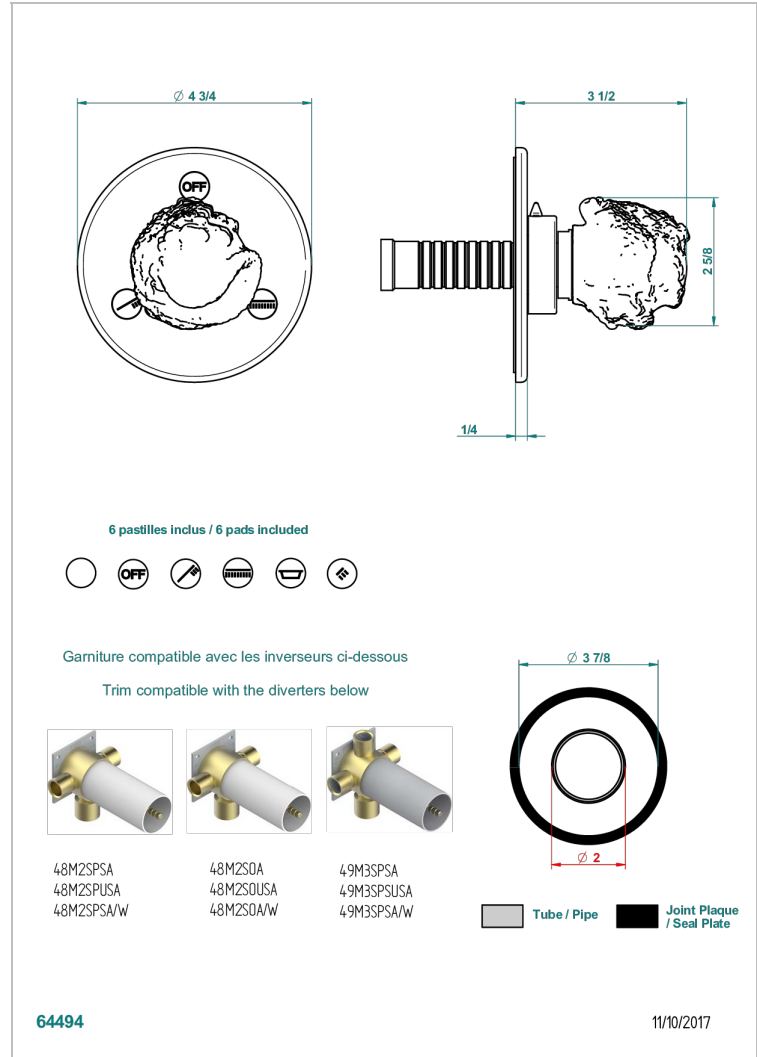

SUN DRAGON

U5D-48M2SB

Trim for wall mounted diverter - 2 ways ref.48M2 & 3 ways ref.49M3

CHARACTERISTIC

- Sun Dragon
- Trim for wall mounted diverter - 2 ways ref.48M2 & 3 ways ref.49M3

RELATED SKU'S

- Ref. G00-48M2SOUSA Wall mounted 3-way diverter with ceramic cartridge for concealed installation- 1 inlet 3/4" and 2 outlets 1/2" without shared ports no stop position - no trim
- Ref. G00-48M2SPSUSA Wall mounted 3-way diverter with ceramic cartridge for concealed installation- 1 inlet 3/4" and 2 outlets 1/2" with positive top, no shared ports - no trim
- Ref. G00-49M3SPSUSA Wall mounted 4-way diverter with ceramic cartridge for concealed installation- 1 inlet 3/4" and 3 outlets 1/2" with positive top, no shared ports - no trim