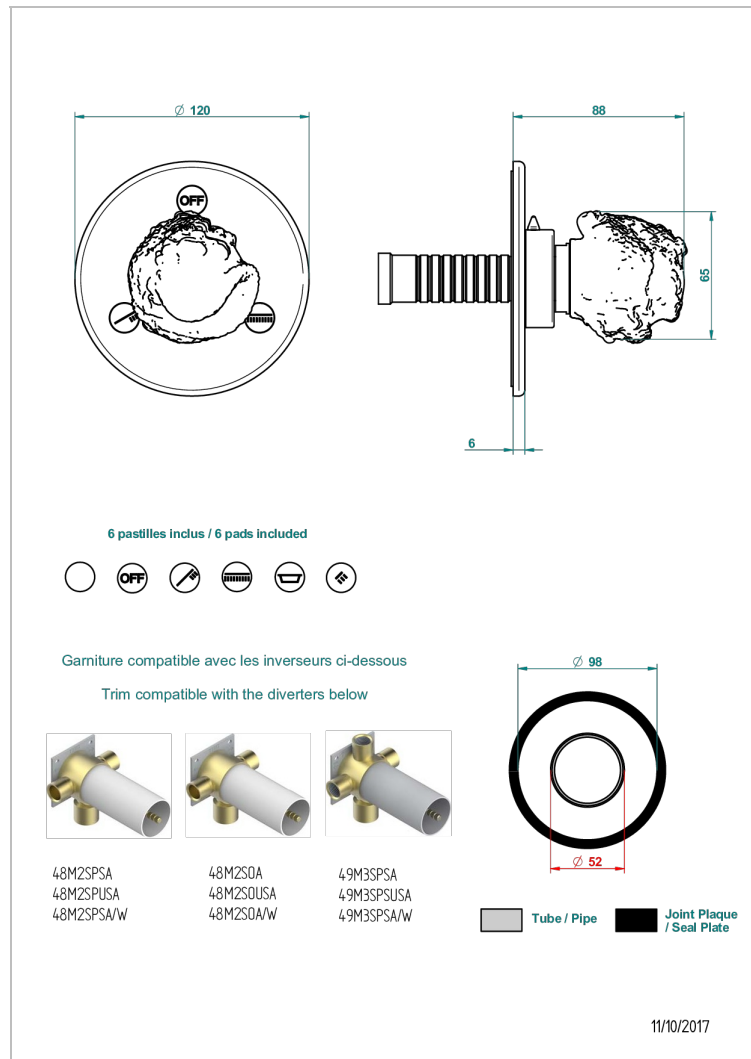

SUN DRAGON

U5D-48M2SB

Trim for wall mounted diverter, 2 ways - ref. 48M2 and 3 ways - ref. 49M3

THG[®]
PARIS

CHARACTERISTIC

- Sun Dragon
- Trim for wall mounted diverter, 2 ways - ref. 48M2 and 3 ways - ref. 49M3

RELATED SKU'S

- Ref. G00-48M2SOA Wall mounted 3-way diverter with ceramic cartridge for concealed installation- 1 inlet 3/4" and 2 outlets 1/2" without stop position, without trim
- Ref. G00-48M2SPSA Wall mounted 3-way diverter with ceramic cartridge for concealed installation, 1 inlet 3/4" and 2 outlets 1/2" with stop position, without trim
- Ref. G00-49M3SPSA Wall mounted 4-way diverter with ceramic cartridge for concealed installation- 1 inlet 3/4" and 3 outlets 1/2" with stop position, without trim