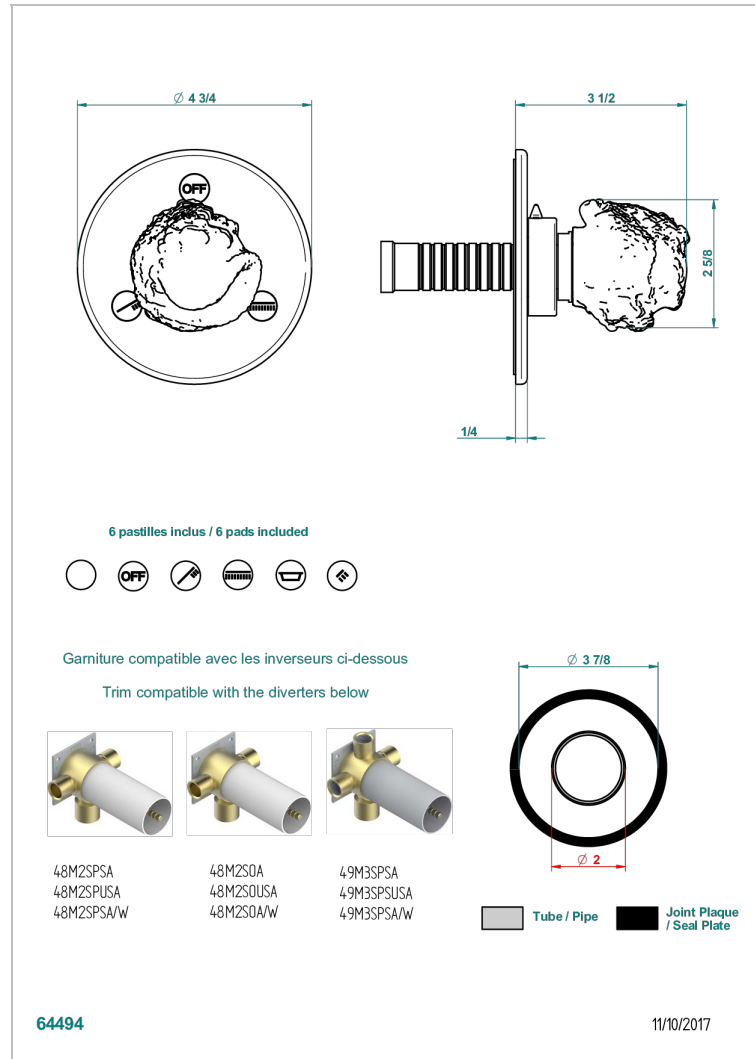

# SUN DRAGON

U5D-48M2SB

Trim for wall mounted diverter, 2 ways - ref. 48M2 and 3 ways - ref. 49M3

## CHARACTERISTIC

- Sun Dragon
- Trim for wall mounted diverter, 2 ways - ref. 48M2 and 3 ways - ref. 49M3

## RELATED SKU'S

- Ref. G00-48M2SOA Wall mounted 3-way diverter with ceramic cartridge for concealed installation- 1 inlet 3/4" and 2 outlets 1/2" without stop position, without trim
- Ref. G00-48M2SPSA Wall mounted 3-way diverter with ceramic cartridge for concealed installation, 1 inlet 3/4" and 2 outlets 1/2" with stop position, without trim
- Ref. G00-49M3SPSA Wall mounted 4-way diverter with ceramic cartridge for concealed installation- 1 inlet 3/4" and 3 outlets 1/2" with stop position, without trim