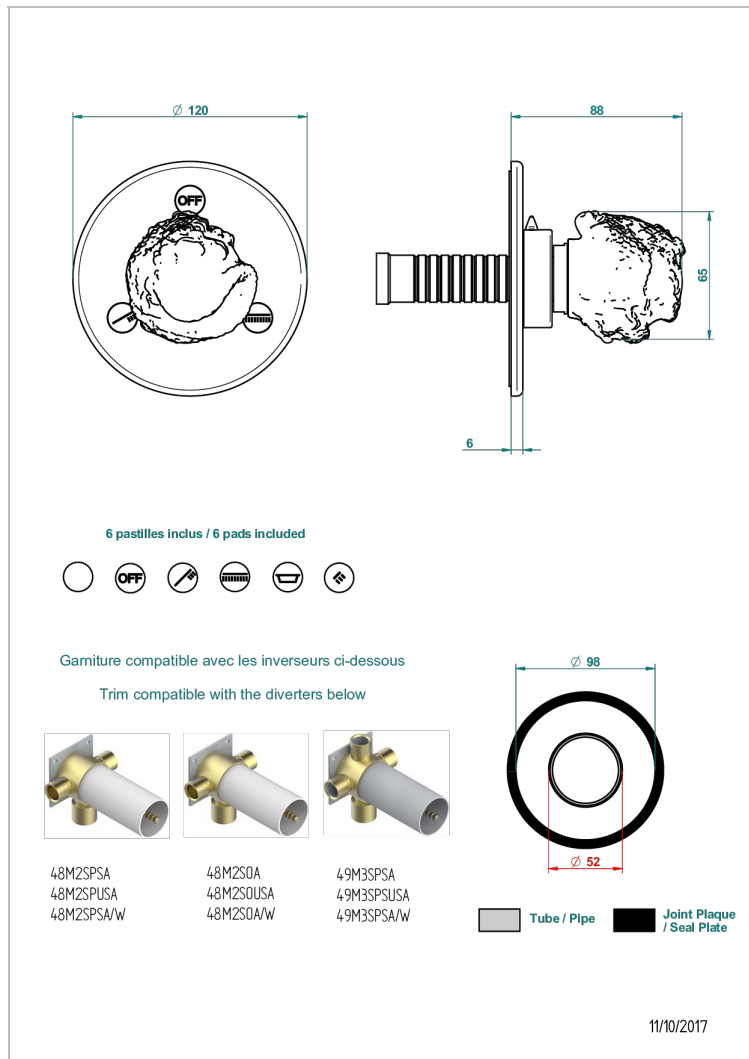

# SUN DRAGON

U5D-48M2SB

Trim for wall mounted diverter, 2 ways - ref. 48M2 and 3 ways - ref. 49M3

THG<sup>®</sup>  
PARIS

## CHARACTERISTIC

- Sun Dragon
- Trim for wall mounted diverter, 2 ways - ref. 48M2 and 3 ways - ref. 49M3

## RELATED SKU'S

- Ref. G00-48M2SOA Wall mounted 3-way diverter with ceramic cartridge for concealed installation- 1 inlet 3/4" and 2 outlets 1/2" without stop position, without trim
- Ref. G00-48M2SPSA Wall mounted 3-way diverter with ceramic cartridge for concealed installation, 1 inlet 3/4" and 2 outlets 1/2" with stop position, without trim
- Ref. G00-49M3SPSA Wall mounted 4-way diverter with ceramic cartridge for concealed installation- 1 inlet 3/4" and 3 outlets 1/2" with stop position, without trim