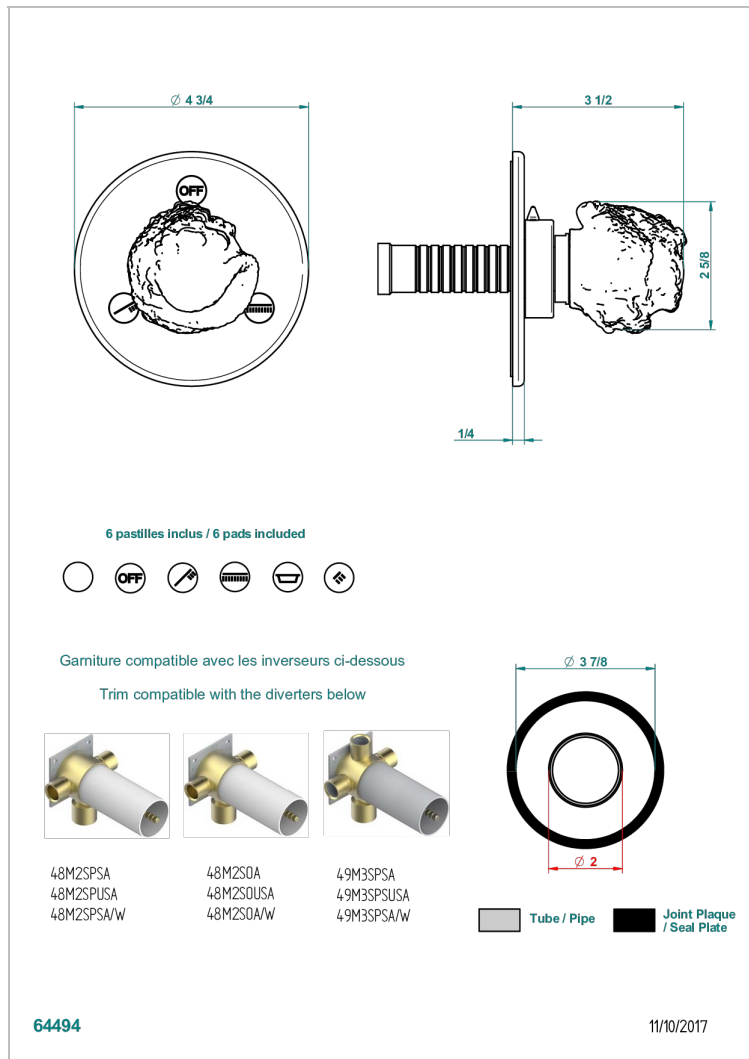

SUN DRAGON

U5D-48M2SB

Trim for wall mounted diverter, 2 ways - ref. 48M2 and 3 ways - ref. 49M3

CHARACTERISTIC

- Sun Dragon
- Trim for wall mounted diverter, 2 ways - ref. 48M2 and 3 ways - ref. 49M3

RELATED SKU'S

- Ref. G00-48M2SOA Wall mounted 3-way diverter with ceramic cartridge for concealed installation- 1 inlet 3/4" and 2 outlets 1/2" without stop position, without trim
- Ref. G00-48M2SPSA Wall mounted 3-way diverter with ceramic cartridge for concealed installation, 1 inlet 3/4" and 2 outlets 1/2" with stop position, without trim
- Ref. G00-49M3SPSA Wall mounted 4-way diverter with ceramic cartridge for concealed installation- 1 inlet 3/4" and 3 outlets 1/2" with stop position, without trim