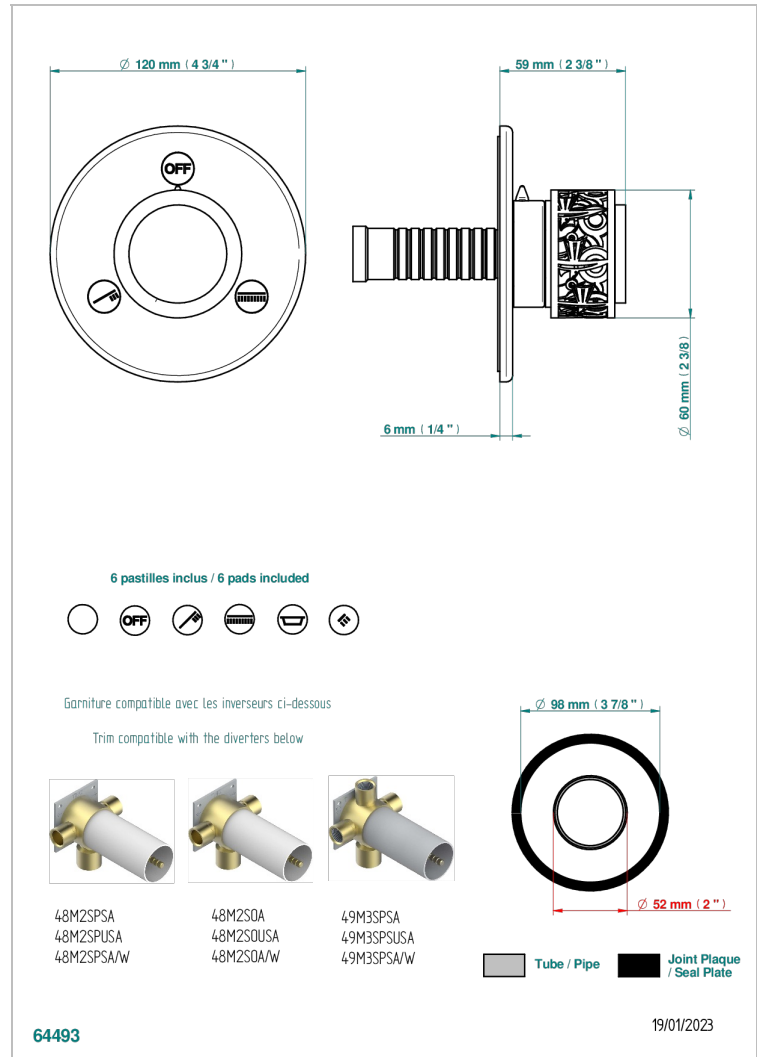

# NEW PARADISE

U5P-48M2SB

Trim for wall mounted diverter, 2 ways - ref. 48M2 and 3 ways - ref. 49M3

THG<sup>®</sup>  
PARIS

## CARACTERÍSTICAS

- New Paradise
- Trim for wall mounted diverter, 2 ways - ref. 48M2 and 3 ways - ref. 49M3

## PRODUCTOS RELACIONADOS

- Ref. G00-48M2SOA Wall mounted 3-way diverter with ceramic cartridge for concealed installation- 1 inlet 3/4" and 2 outlets 1/2" without stop position, without trim
- Ref. G00-48M2SPSA Wall mounted 3-way diverter with ceramic cartridge for concealed installation, 1 inlet 3/4" and 2 outlets 1/2" with stop position, without trim
- Ref. G00-49M3SPSA Wall mounted 4-way diverter with ceramic cartridge for concealed installation- 1 inlet 3/4" and 3 outlets 1/2" with stop position, without trim