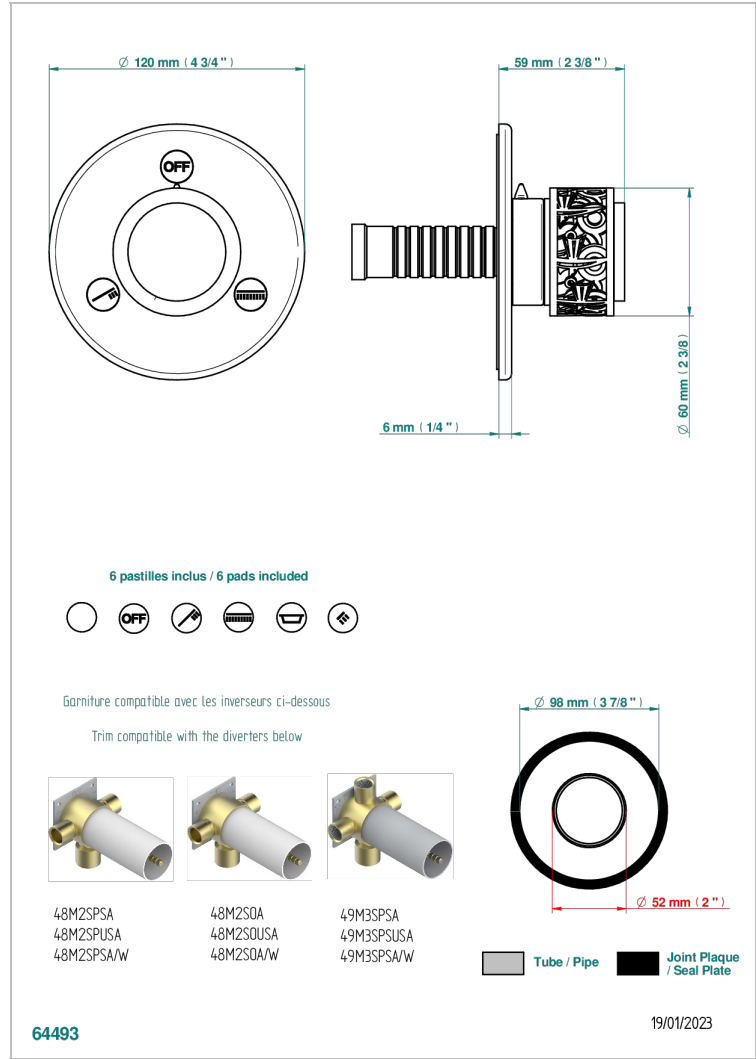

# NEW PARADISE

U5P-48M2SB

Trim for wall mounted diverter, 2 ways - ref. 48M2 and 3 ways - ref. 49M3

## CHARACTERISTIC

- New Paradise
- Trim for wall mounted diverter, 2 ways - ref. 48M2 and 3 ways - ref. 49M3

## RELATED SKU'S

- Ref. G00-48M2SOA Wall mounted 3-way diverter with ceramic cartridge for concealed installation- 1 inlet 3/4" and 2 outlets 1/2" without stop position, without trim
- Ref. G00-48M2SPSA Wall mounted 3-way diverter with ceramic cartridge for concealed installation, 1 inlet 3/4" and 2 outlets 1/2" with stop position, without trim
- Ref. G00-49M3SPSA Wall mounted 4-way diverter with ceramic cartridge for concealed installation- 1 inlet 3/4" and 3 outlets 1/2" with stop position, without trim