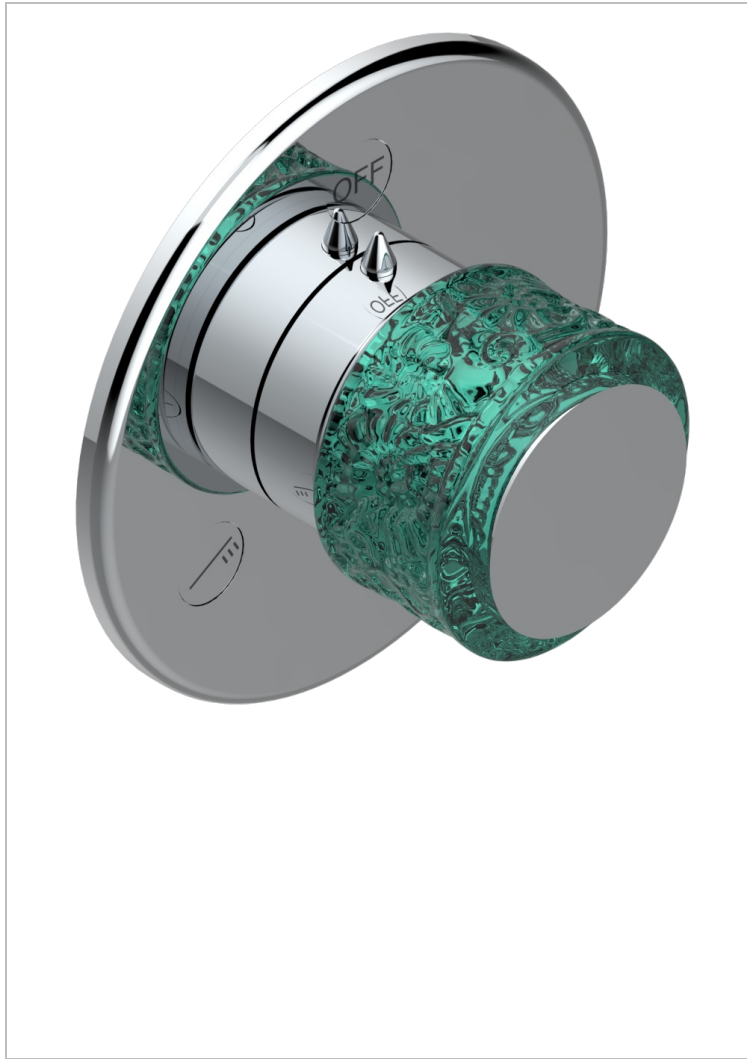

NEW ISLAND

U5N-48M2SB

Trim for wall mounted diverter - 2 ways ref.48M2 & 3 ways ref.49M3

6 pastilles inclus / 6 pads included

Garniture compatible avec les inverseurs ci-dessous
Trim compatible with the diverters below

			 Ø 98 mm (3 7/8 ") Ø 52 mm (2 ")
48M2SPSA 48M2SPUSA 48M2SPSA/W	48M2SOA 48M2SOUSA 48M2SOA/W	49M3SPSA 49M3SPSUSA 49M3SPSA/W	

Tube / Pipe
 Joint Plaque / Seal Plate

64492 05/01/2023

CHARACTERISTIC

- New Island
- Trim for wall mounted diverter - 2 ways ref.48M2 & 3 ways ref.49M3

RELATED SKU'S

- Ref. G00-48M2SOUSA Wall mounted 3-way diverter with ceramic cartridge for concealed installation- 1 inlet 3/4" and 2 outlets 1/2" without shared ports no stop position - no trim
- Ref. G00-48M2SPSUSA Wall mounted 3-way diverter with ceramic cartridge for concealed installation- 1 inlet 3/4" and 2 outlets 1/2" with positive top, no shared ports - no trim
- Ref. G00-49M3SPSUSA Wall mounted 4-way diverter with ceramic cartridge for concealed installation- 1 inlet 3/4" and 3 outlets 1/2" with positive top, no shared ports - no trim

AVAILABLE FINITIONS

Black ceram - D30
Blush PVD - H62
Brass color PVD - H49
Brown bronze color PVD - F33
Chrome polished - A02
Gold color PVD - H52

Gold mat - F07
Gold polished - F01
Graphite PVD - H64
Light coated bronze - D01
Matt Umber PVD - H67
Matt blush PVD - H60