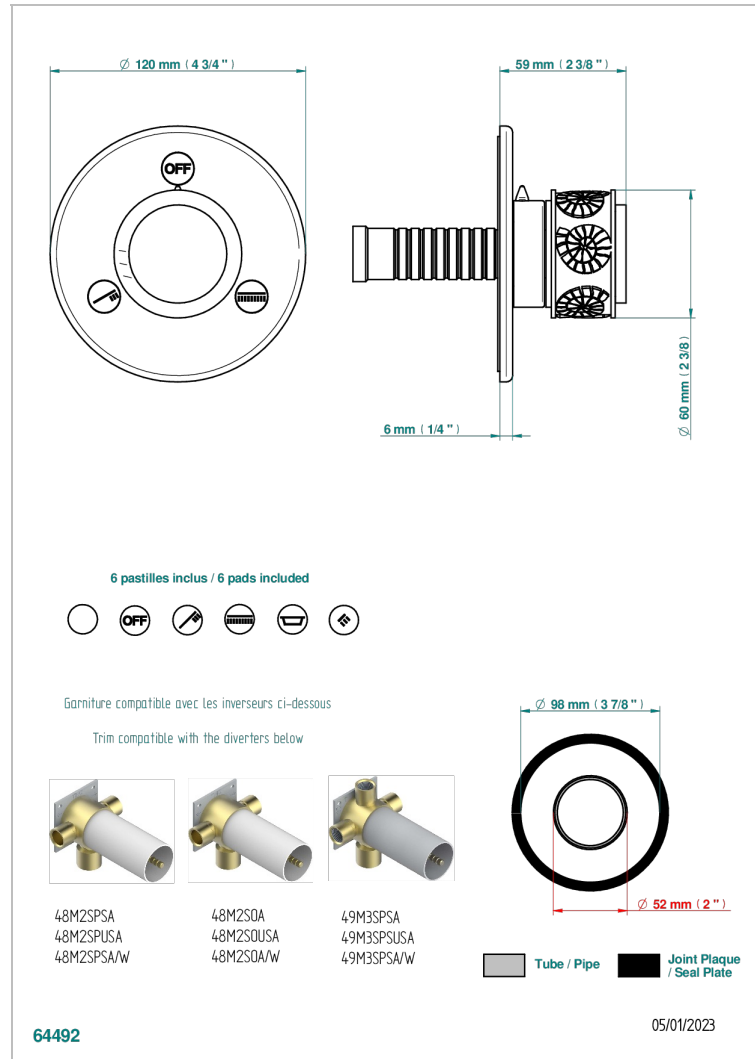

NEW ISLAND

U5N-48M2SB

Trim for wall mounted diverter, 2 ways - ref. 48M2 and 3 ways - ref. 49M3

CHARACTERISTIC

- New Island
- Trim for wall mounted diverter, 2 ways - ref. 48M2 and 3 ways - ref. 49M3

RELATED SKU'S

- Ref. G00-48M2SOA Wall mounted 3-way diverter with ceramic cartridge for concealed installation- 1 inlet 3/4" and 2 outlets 1/2" without stop position, without trim
- Ref. G00-48M2SPSA Wall mounted 3-way diverter with ceramic cartridge for concealed installation, 1 inlet 3/4" and 2 outlets 1/2" with stop position, without trim
- Ref. G00-49M3SPSA Wall mounted 4-way diverter with ceramic cartridge for concealed installation- 1 inlet 3/4" and 3 outlets 1/2" with stop position, without trim