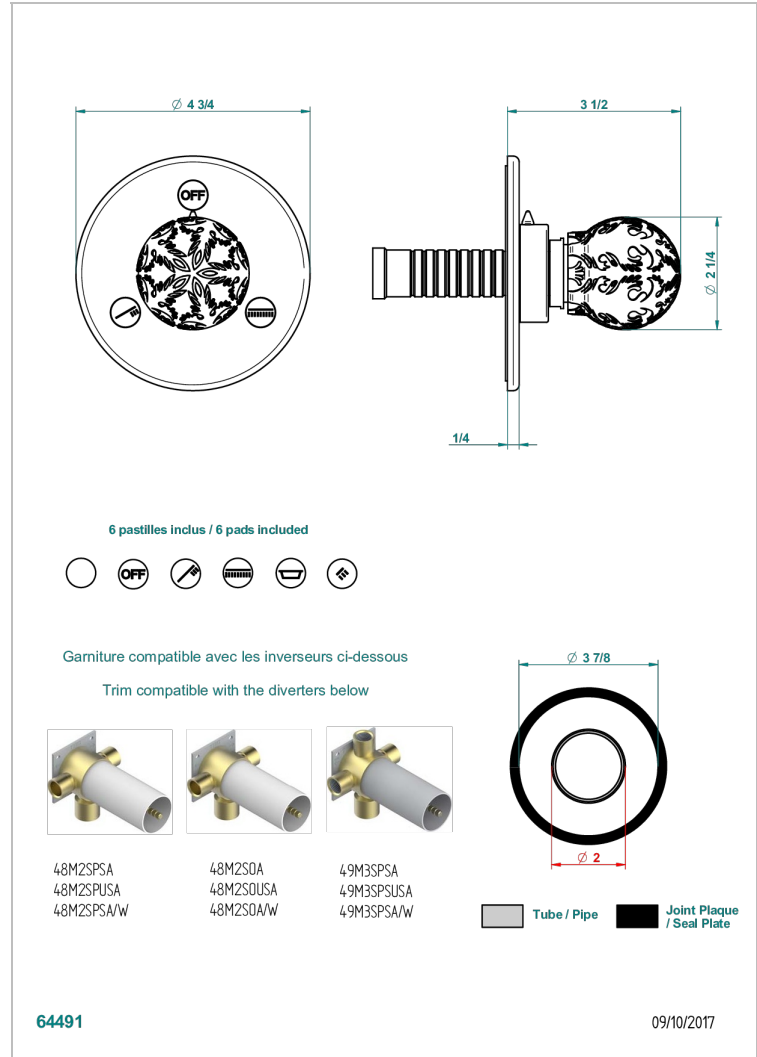

FLORE

U5A-48M2SB

Trim for wall mounted diverter, 2 ways - ref. 48M2 and 3 ways - ref. 49M3

CHARACTERISTIC

- Flore
- Trim for wall mounted diverter, 2 ways - ref. 48M2 and 3 ways - ref. 49M3

RELATED SKU'S

- Ref. G00-48M2SOA Wall mounted 3-way diverter with ceramic cartridge for concealed installation- 1 inlet 3/4" and 2 outlets 1/2" without stop position, without trim
- Ref. G00-48M2SPSA Wall mounted 3-way diverter with ceramic cartridge for concealed installation, 1 inlet 3/4" and 2 outlets 1/2" with stop position, without trim
- Ref. G00-49M3SPSA Wall mounted 4-way diverter with ceramic cartridge for concealed installation- 1 inlet 3/4" and 3 outlets 1/2" with stop position, without trim

AVAILABLE FINITIONS

Antique nickel - H28
Black ceram - D30
Blush PVD - H62
Brass color PVD - H49
Brown bronze color PVD - F33
Gold color PVD - H52

Graphite PVD - H64
Lacquered light bronze - D01
Matt Umber PVD - H67
Matt blush PVD - H60
Matt brass color PVD - H50
Matt brown bronze color PVD - F34