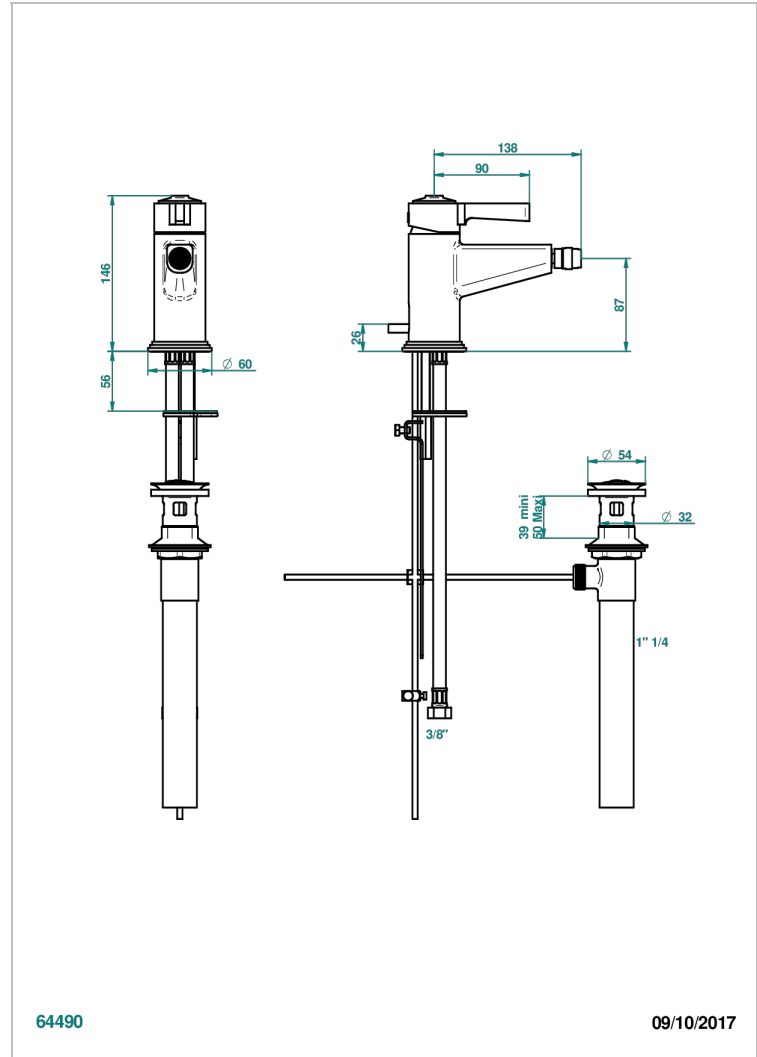

FAUBOURG METAL

G2T-6504/US

Single lever bidet faucet with drain

64490

09/10/2017

CHARACTERISTIC

- ASME : ASME A112.18.1-2011/CSA B125.1-11

STANDARDS