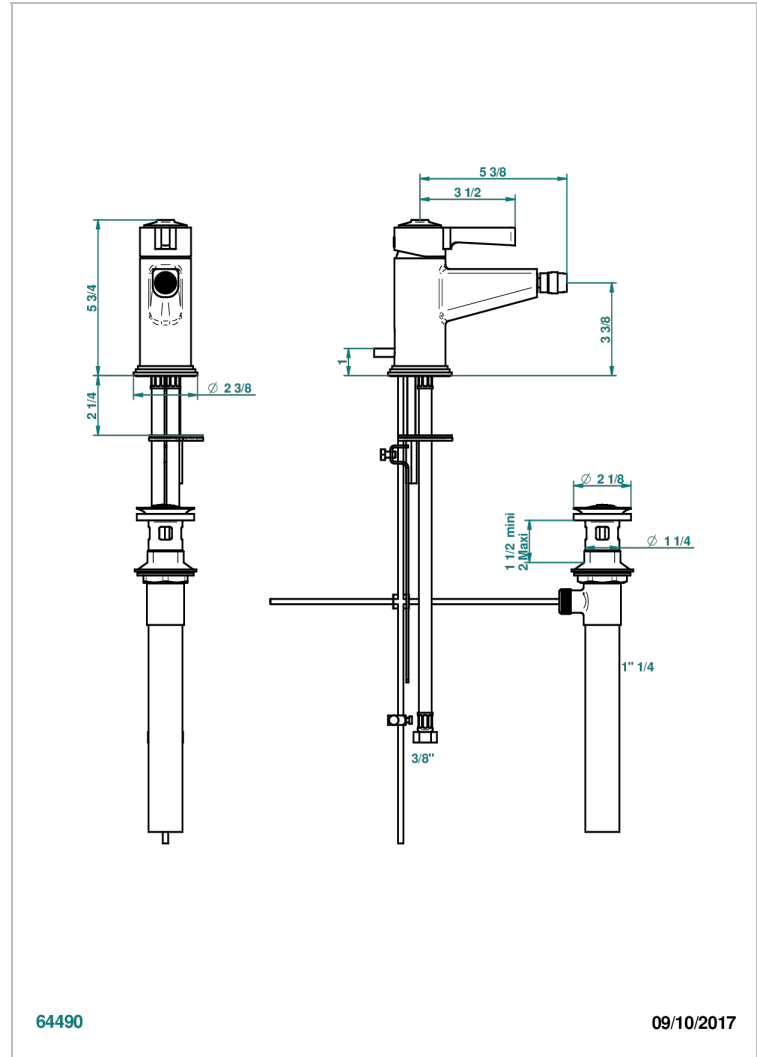

# FAUBOURG METAL

G2T-6504/US

Single lever bidet faucet with drain

THG<sup>®</sup>  
PARIS

64490

09/10/2017

## CHARACTERISTIC

- ASME : ASME A112.18.1-2011/CSA B125.1-11