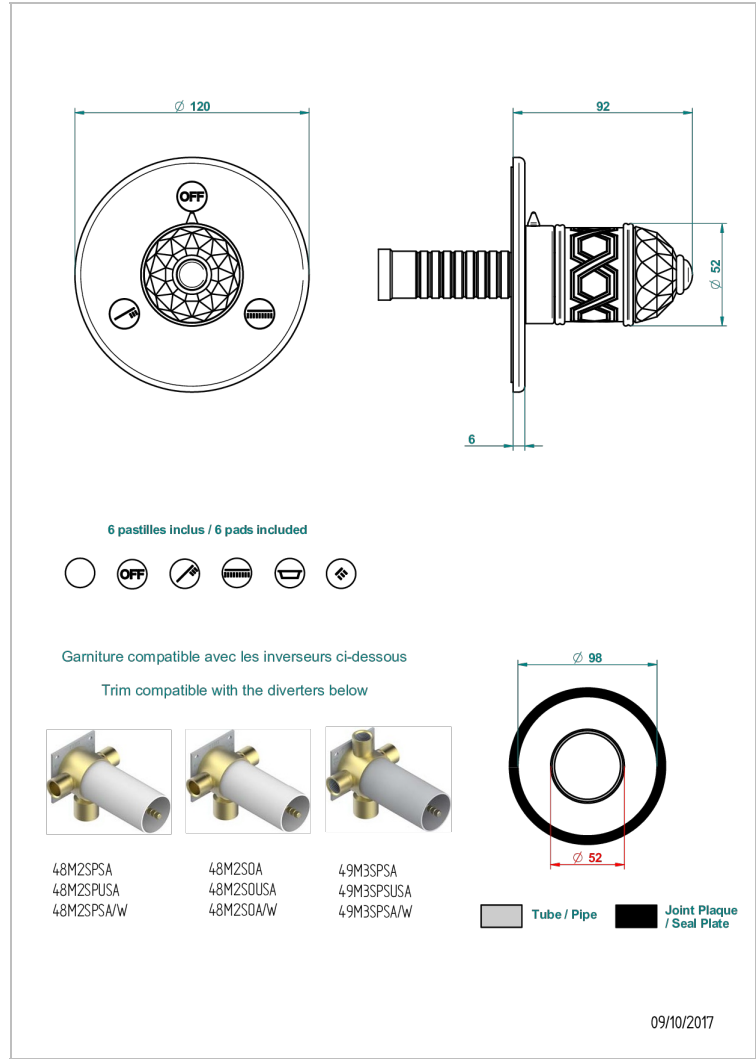

DUOMO CRYSTAL

U4F-48M2SB

Trim for wall mounted diverter - 2 ways ref.48M2 & 3 ways ref.49M3

CHARACTERISTIC

- Duomo Crystal
- Trim for wall mounted diverter - 2 ways ref.48M2 & 3 ways ref.49M3

RELATED SKU'S

- Ref. G00-48M2SOUSA Wall mounted 3-way diverter with ceramic cartridge for concealed installation- 1 inlet 3/4" and 2 outlets 1/2" without shared ports no stop position - no trim
- Ref. G00-48M2SPSUSA Wall mounted 3-way diverter with ceramic cartridge for concealed installation- 1 inlet 3/4" and 2 outlets 1/2" with positive top, no shared ports - no trim
- Ref. G00-49M3SPSUSA Wall mounted 4-way diverter with ceramic cartridge for concealed installation- 1 inlet 3/4" and 3 outlets 1/2" with positive top, no shared ports - no trim