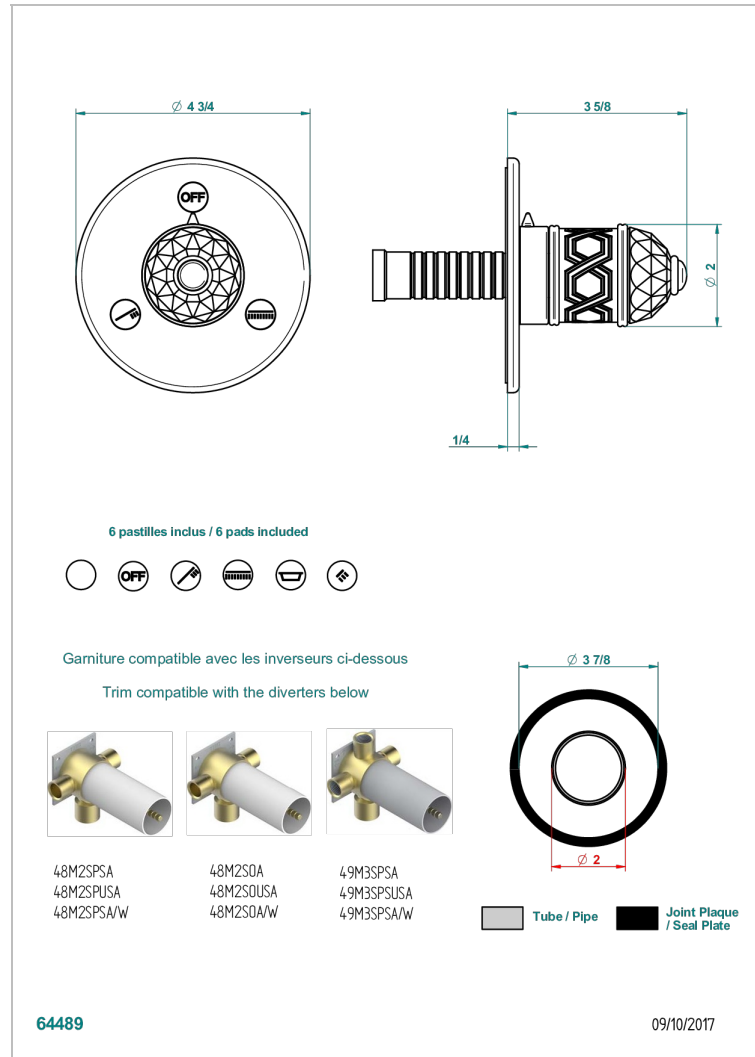

# DUOMO CRYSTAL

U4F-48M2SB

Trim for wall mounted diverter - 2 ways ref.48M2 & 3 ways ref.49M3

## CHARACTERISTIC

- Duomo Crystal
- Trim for wall mounted diverter - 2 ways ref.48M2 & 3 ways ref.49M3

## RELATED SKU'S

- Ref. G00-48M2SOUSA Wall mounted 3-way diverter with ceramic cartridge for concealed installation- 1 inlet 3/4" and 2 outlets 1/2" without shared ports no stop position - no trim
- Ref. G00-48M2SPSUSA Wall mounted 3-way diverter with ceramic cartridge for concealed installation- 1 inlet 3/4" and 2 outlets 1/2" with positive top, no shared ports - no trim
- Ref. G00-49M3SPSUSA Wall mounted 4-way diverter with ceramic cartridge for concealed installation- 1 inlet 3/4" and 3 outlets 1/2" with positive top, no shared ports - no trim