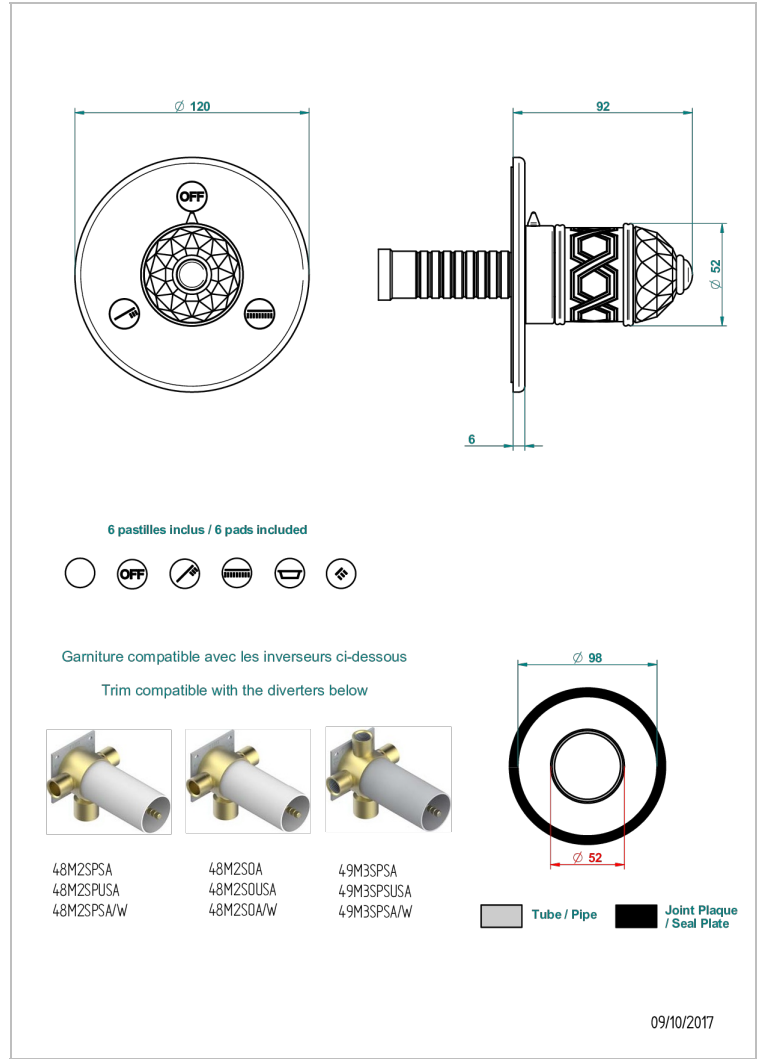

DUOMO CRYSTAL

U4F-48M2SB

Trim for wall mounted diverter, 2 ways - ref. 48M2 and 3 ways - ref. 49M3

CHARACTERISTIC

- Duomo Crystal
- Trim for wall mounted diverter, 2 ways - ref. 48M2 and 3 ways - ref. 49M3

RELATED SKU'S

- Ref. G00-48M2SOA Wall mounted 3-way diverter with ceramic cartridge for concealed installation- 1 inlet 3/4" and 2 outlets 1/2" without stop position, without trim
- Ref. G00-48M2SPSA Wall mounted 3-way diverter with ceramic cartridge for concealed installation, 1 inlet 3/4" and 2 outlets 1/2" with stop position, without trim
- Ref. G00-49M3SPSA Wall mounted 4-way diverter with ceramic cartridge for concealed installation- 1 inlet 3/4" and 3 outlets 1/2" with stop position, without trim