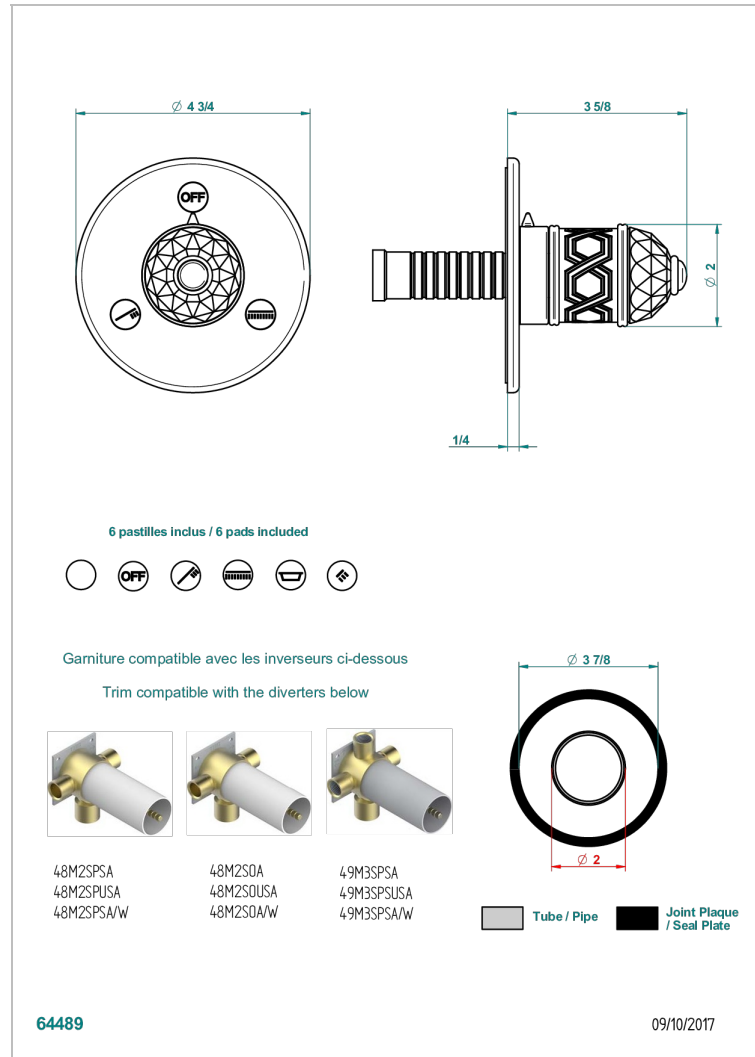

DUOMO CRYSTAL

U4F-48M2SB

Trim for wall mounted diverter, 2 ways - ref. 48M2 and 3 ways - ref. 49M3

CHARACTERISTIC

- Duomo Crystal
- Trim for wall mounted diverter, 2 ways - ref. 48M2 and 3 ways - ref. 49M3

RELATED SKU'S

- Ref. G00-48M2SOA Wall mounted 3-way diverter with ceramic cartridge for concealed installation- 1 inlet 3/4" and 2 outlets 1/2" without stop position, without trim
- Ref. G00-48M2SPSA Wall mounted 3-way diverter with ceramic cartridge for concealed installation, 1 inlet 3/4" and 2 outlets 1/2" with stop position, without trim
- Ref. G00-49M3SPSA Wall mounted 4-way diverter with ceramic cartridge for concealed installation- 1 inlet 3/4" and 3 outlets 1/2" with stop position, without trim