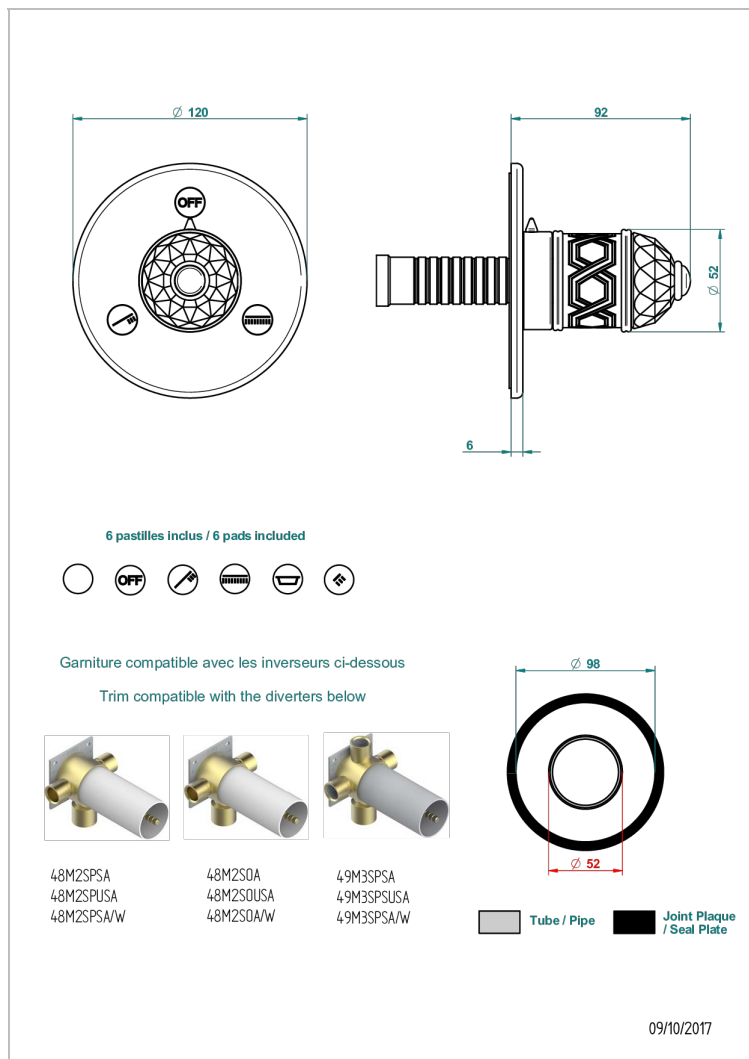

# DUOMO С ХРУСТАЛЕМ

U4F-48M2SB

Trim for wall mounted diverter, 2 ways - ref. 48M2 and 3 ways - ref. 49M3

THG<sup>®</sup>  
PARIS

## ХАРАКТЕРИСТИКИ

- Duomo с хрусталём
- Trim for wall mounted diverter, 2 ways - ref. 48M2 and 3 ways - ref. 49M3

## СВЯЗАННЫЕ ТОВАРНЫЕ ПОЗИЦИИ

- Ref. G00-48M2SOA Wall mounted 3-way diverter with ceramic cartridge for concealed installation- 1 inlet 3/4" and 2 outlets 1/2" without stop position, without trim
- Ref. G00-48M2SPSA Wall mounted 3-way diverter with ceramic cartridge for concealed installation, 1 inlet 3/4" and 2 outlets 1/2" with stop position, without trim
- Ref. G00-49M3SPSA Wall mounted 4-way diverter with ceramic cartridge for concealed installation- 1 inlet 3/4" and 3 outlets 1/2" with stop position, without trim