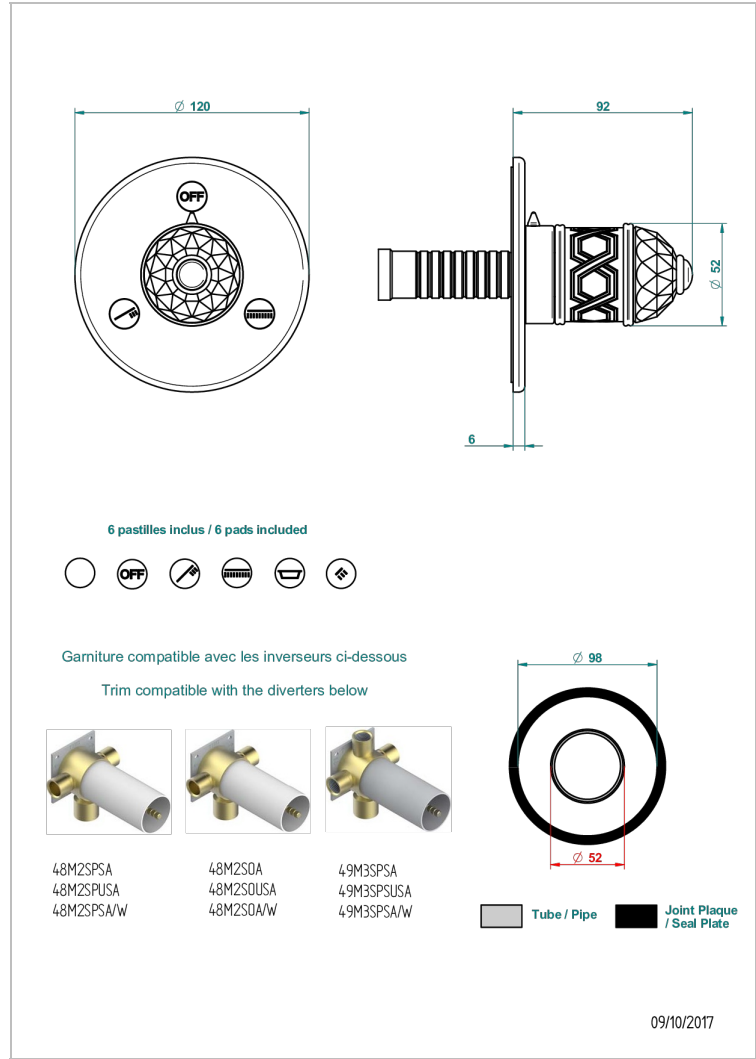

DUOMO CRYSTAL

U4F-48M2SB

Trim for wall mounted diverter, 2 ways - ref. 48M2 and 3 ways - ref. 49M3

CARACTERÍSTICAS

- Duomo Crystal
- Trim for wall mounted diverter, 2 ways - ref. 48M2 and 3 ways - ref. 49M3

PRODUCTOS RELACIONADOS

- Ref. G00-48M2SOA Wall mounted 3-way diverter with ceramic cartridge for concealed installation- 1 inlet 3/4" and 2 outlets 1/2" without stop position, without trim
- Ref. G00-48M2SPSA Wall mounted 3-way diverter with ceramic cartridge for concealed installation, 1 inlet 3/4" and 2 outlets 1/2" with stop position, without trim
- Ref. G00-49M3SPSA Wall mounted 4-way diverter with ceramic cartridge for concealed installation- 1 inlet 3/4" and 3 outlets 1/2" with stop position, without trim