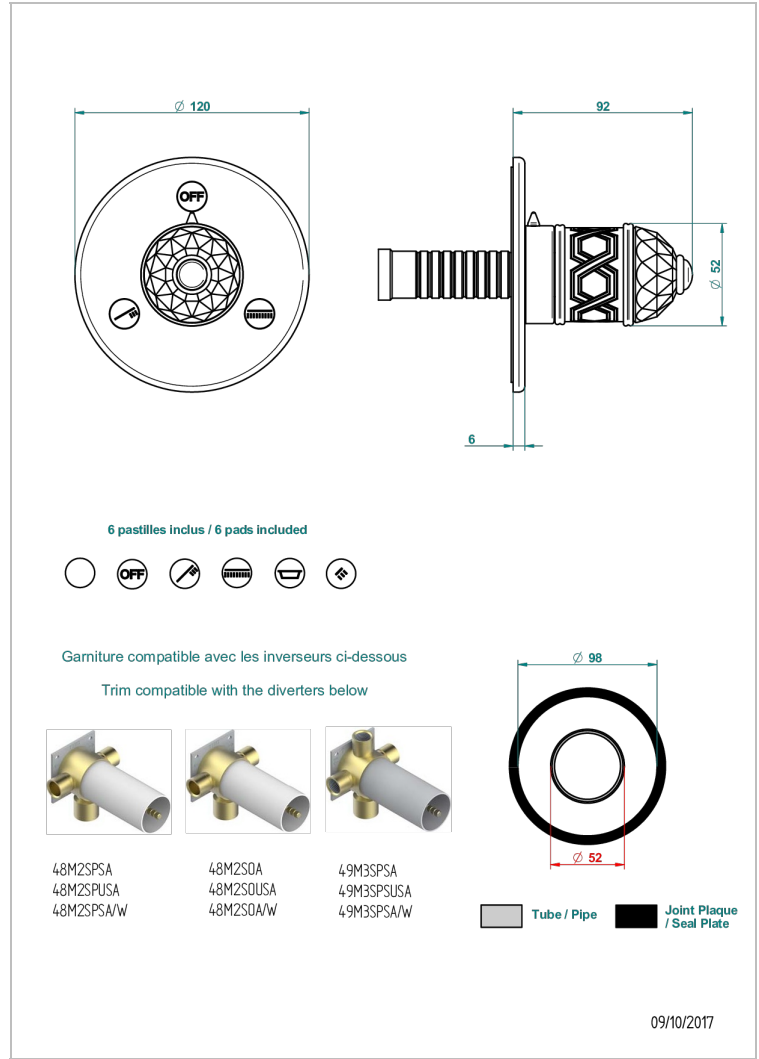

# DUOMO CRYSTAL

U4F-48M2SB

Trim for wall mounted diverter, 2 ways - ref. 48M2 and 3 ways - ref. 49M3

## CHARACTERISTIC

- Duomo Crystal
- Trim for wall mounted diverter, 2 ways - ref. 48M2 and 3 ways - ref. 49M3

## RELATED SKU'S

- Ref. G00-48M2SOA Wall mounted 3-way diverter with ceramic cartridge for concealed installation- 1 inlet 3/4" and 2 outlets 1/2" without stop position, without trim
- Ref. G00-48M2SPSA Wall mounted 3-way diverter with ceramic cartridge for concealed installation, 1 inlet 3/4" and 2 outlets 1/2" with stop position, without trim
- Ref. G00-49M3SPSA Wall mounted 4-way diverter with ceramic cartridge for concealed installation- 1 inlet 3/4" and 3 outlets 1/2" with stop position, without trim