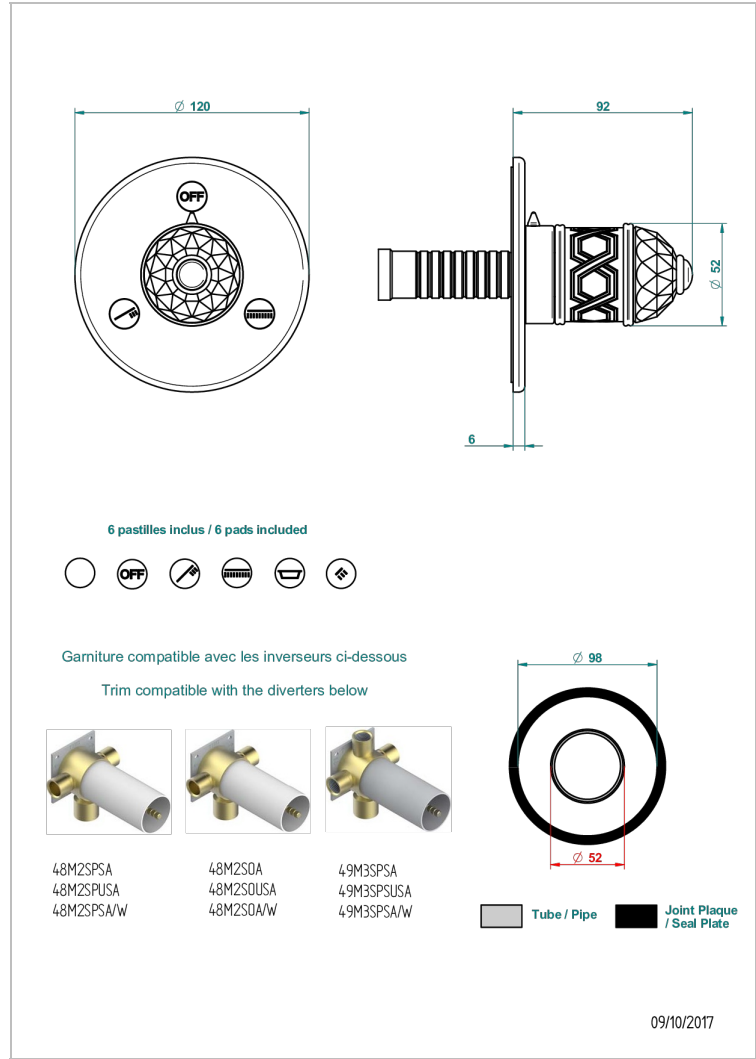

# DUOMO CRYSTAL

U4F-48M2SB

Trim for wall mounted diverter, 2 ways - ref. 48M2 and 3 ways - ref. 49M3

THG<sup>®</sup>  
PARIS

## 特色

- Duomo Crystal
- Trim for wall mounted diverter, 2 ways - ref. 48M2 and 3 ways - ref. 49M3

## 相关的SKU

- Ref. G00-48M2SOA Wall mounted 3-way diverter with ceramic cartridge for concealed installation- 1 inlet 3/4" and 2 outlets 1/2" without stop position, without trim
- Ref. G00-48M2SPSA Wall mounted 3-way diverter with ceramic cartridge for concealed installation, 1 inlet 3/4" and 2 outlets 1/2" with stop position, without trim
- Ref. G00-49M3SPSA Wall mounted 4-way diverter with ceramic cartridge for concealed installation- 1 inlet 3/4" and 3 outlets 1/2" with stop position, without trim