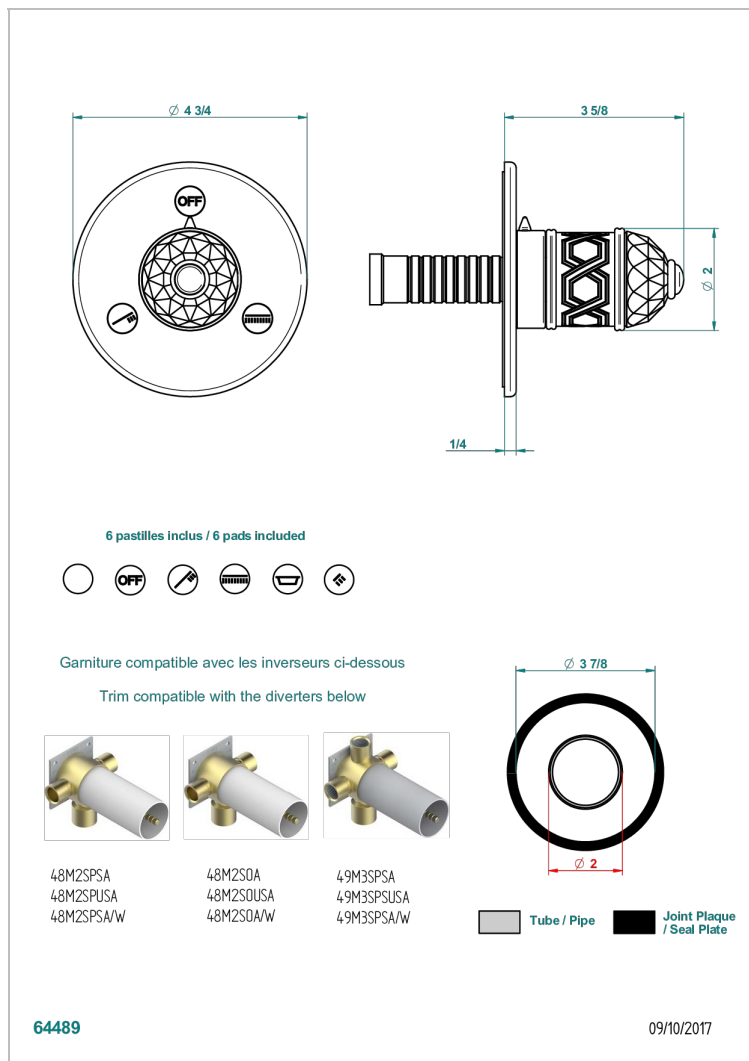

DUOMO С ХРУСТАЛЕМ

U4F-48M2SB

Trim for wall mounted diverter, 2 ways - ref. 48M2 and 3 ways - ref. 49M3

THG
PARIS

ХАРАКТЕРИСТИКИ

- Duomo с хрусталём
- Trim for wall mounted diverter, 2 ways - ref. 48M2 and 3 ways - ref. 49M3

СВЯЗАННЫЕ ТОВАРНЫЕ ПОЗИЦИИ

- Ref. G00-48M2SOA Wall mounted 3-way diverter with ceramic cartridge for concealed installation- 1 inlet 3/4" and 2 outlets 1/2" without stop position, without trim
- Ref. G00-48M2SPSA Wall mounted 3-way diverter with ceramic cartridge for concealed installation, 1 inlet 3/4" and 2 outlets 1/2" with stop position, without trim
- Ref. G00-49M3SPSA Wall mounted 4-way diverter with ceramic cartridge for concealed installation- 1 inlet 3/4" and 3 outlets 1/2" with stop position, without trim