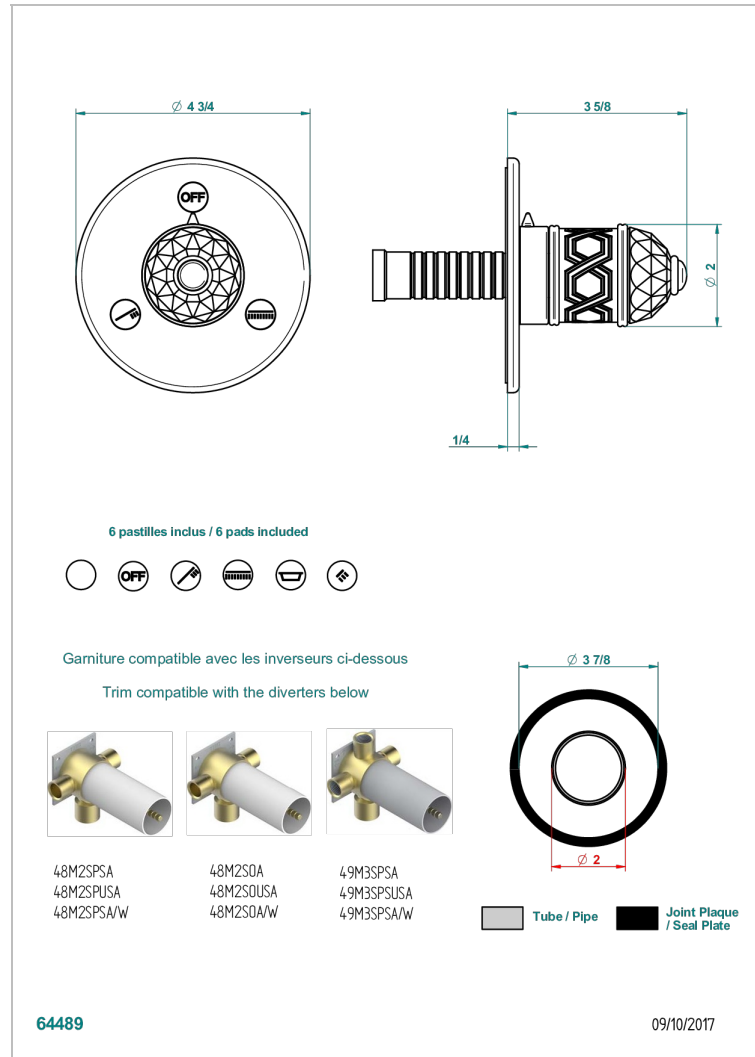

DUOMO CRYSTAL

U4F-48M2SB

Trim for wall mounted diverter, 2 ways - ref. 48M2 and 3 ways - ref. 49M3

CARACTERÍSTICAS

- Duomo Crystal
- Trim for wall mounted diverter, 2 ways - ref. 48M2 and 3 ways - ref. 49M3

PRODUCTOS RELACIONADOS

- Ref. G00-48M2SOA Wall mounted 3-way diverter with ceramic cartridge for concealed installation- 1 inlet 3/4" and 2 outlets 1/2" without stop position, without trim
- Ref. G00-48M2SPSA Wall mounted 3-way diverter with ceramic cartridge for concealed installation, 1 inlet 3/4" and 2 outlets 1/2" with stop position, without trim
- Ref. G00-49M3SPSA Wall mounted 4-way diverter with ceramic cartridge for concealed installation- 1 inlet 3/4" and 3 outlets 1/2" with stop position, without trim