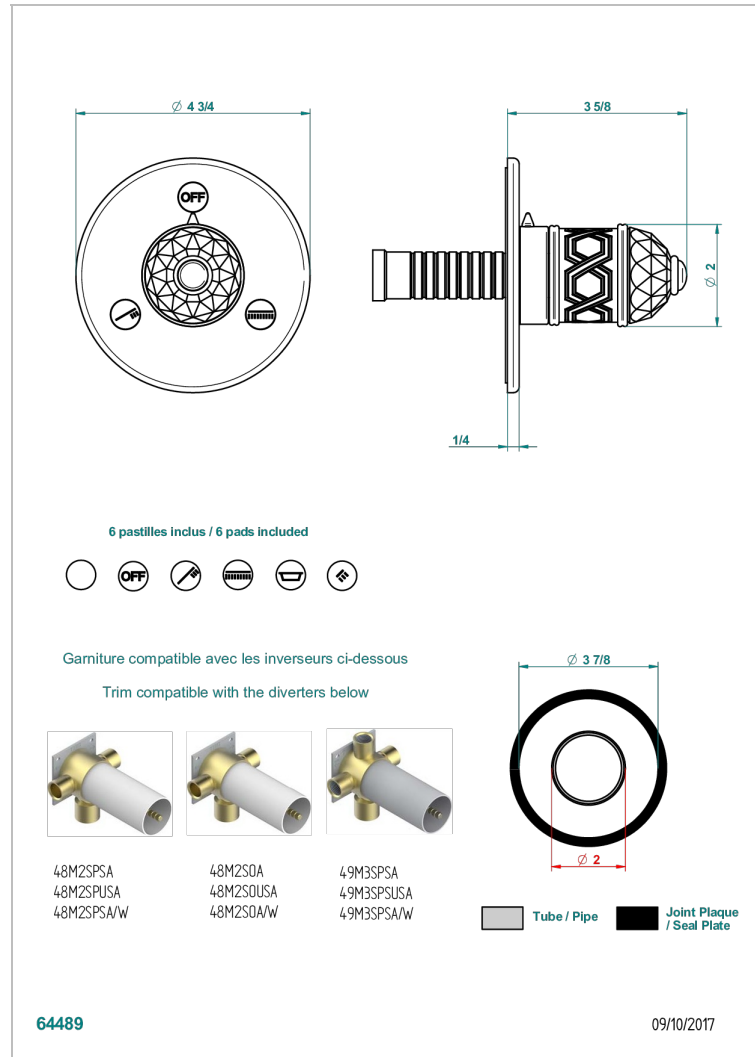

DUOMO CRYSTAL

U4F-48M2SB

Trim for wall mounted diverter, 2 ways - ref. 48M2 and 3 ways - ref. 49M3

CHARACTERISTIC

- DuoM Crystal
- Trim for wall mounted diverter, 2 ways - ref. 48M2 and 3 ways - ref. 49M3

RELATED SKU'S

- Ref. G00-48M2SOA Wall mounted 3-way diverter with ceramic cartridge for concealed installation- 1 inlet 3/4" and 2 outlets 1/2" without stop position, without trim
- Ref. G00-48M2SPSA Wall mounted 3-way diverter with ceramic cartridge for concealed installation, 1 inlet 3/4" and 2 outlets 1/2" with stop position, without trim
- Ref. G00-49M3SPSA Wall mounted 4-way diverter with ceramic cartridge for concealed installation- 1 inlet 3/4" and 3 outlets 1/2" with stop position, without trim