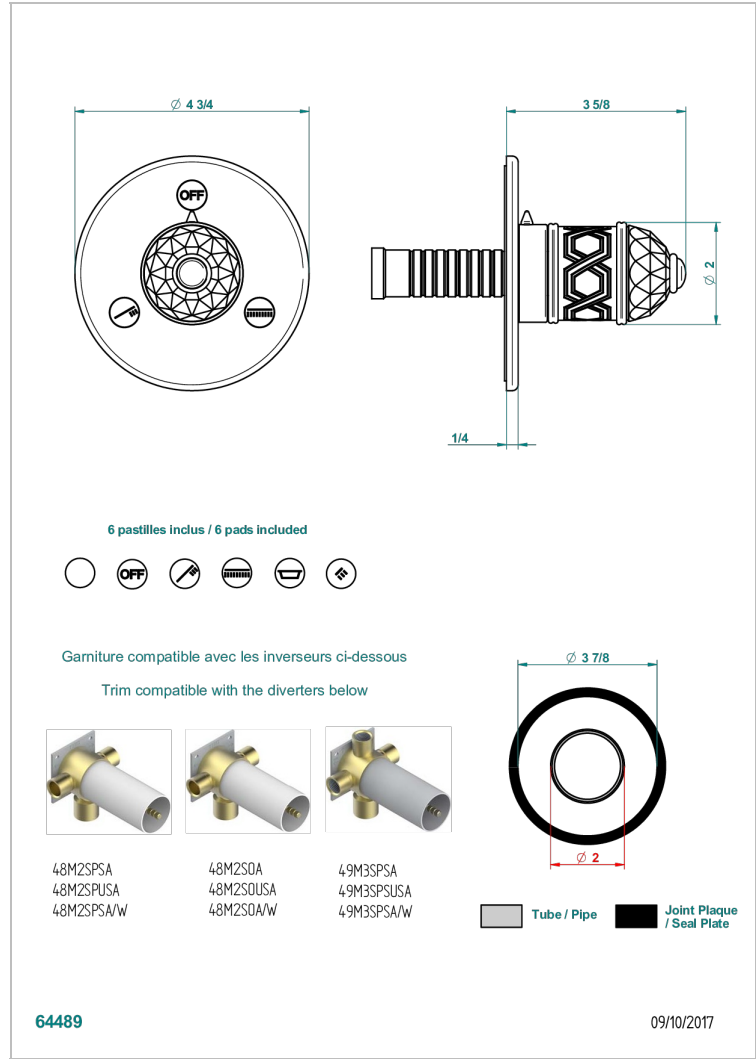

DUOMO CRYSTAL

U4F-48M2SB

Trim for wall mounted diverter, 2 ways - ref. 48M2 and 3 ways - ref. 49M3

特色

- Duomo Crystal
- Trim for wall mounted diverter, 2 ways - ref. 48M2 and 3 ways - ref. 49M3

相关的SKU

- Ref. G00-48M2SOA Wall mounted 3-way diverter with ceramic cartridge for concealed installation- 1 inlet 3/4" and 2 outlets 1/2" without stop position, without trim
- Ref. G00-48M2SPSA Wall mounted 3-way diverter with ceramic cartridge for concealed installation, 1 inlet 3/4" and 2 outlets 1/2" with stop position, without trim
- Ref. G00-49M3SPSA Wall mounted 4-way diverter with ceramic cartridge for concealed installation- 1 inlet 3/4" and 3 outlets 1/2" with stop position, without trim

哑光铬 - C02
哑光镍 - C01
复古镍 - H28
抛光金 (24K金) - F01
抛光铬 - A02
抛光铬/抛光金 - G02

抛光镍 - B01
浅金 - F30
漆面铜 - D01