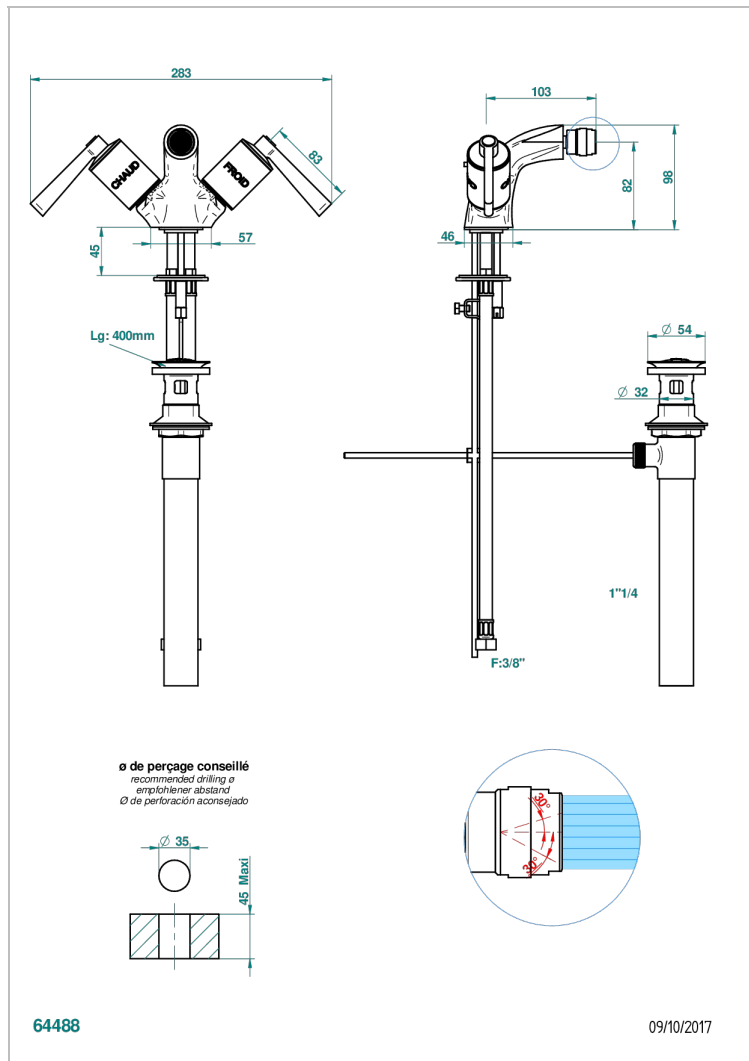

# FAUBOURG METAL WITH LEVER HANDLES

G2U-3202/US

Single hole bidet faucet with drain