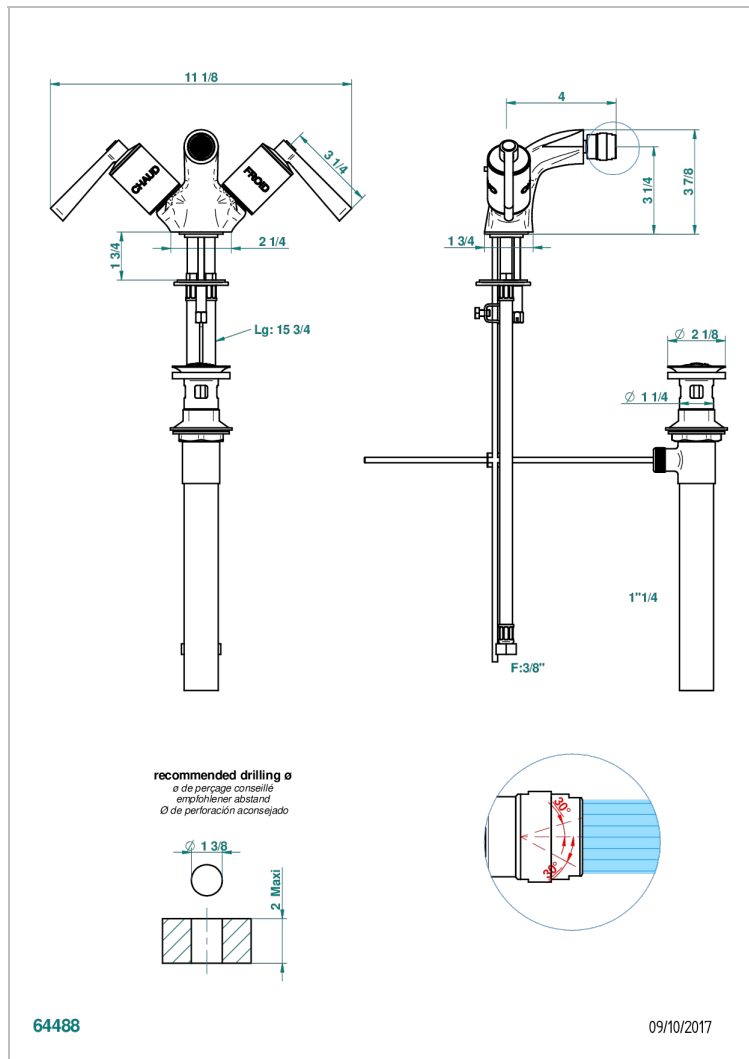

# FAUBOURG METAL CON MANETAS

G2U-3202/US

Single hole, 2 handlebidet faucet with drain