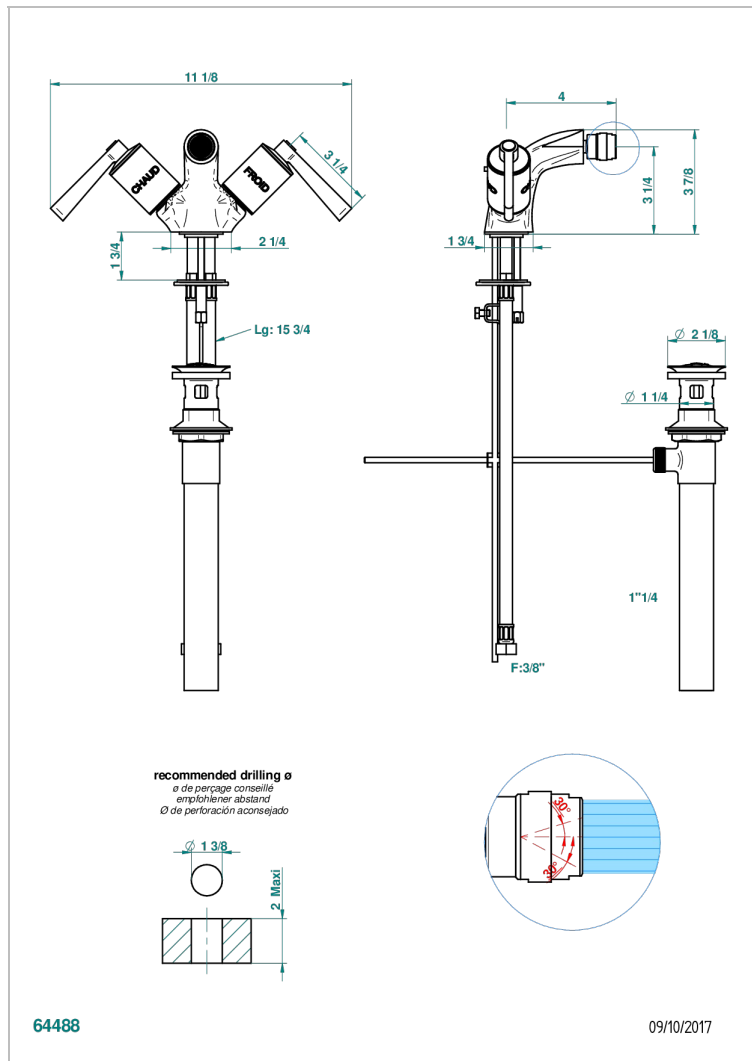

FAUBOURG METAL WITH LEVER HANDLES

G2U-3202/US

Single hole bidet faucet with drain

CHARACTERISTIC

- ASME : ASME A112.18.1-2011/CSA B125.1-11

STANDARDS

AVAILABLE FINITIONS

Black ceram - D30