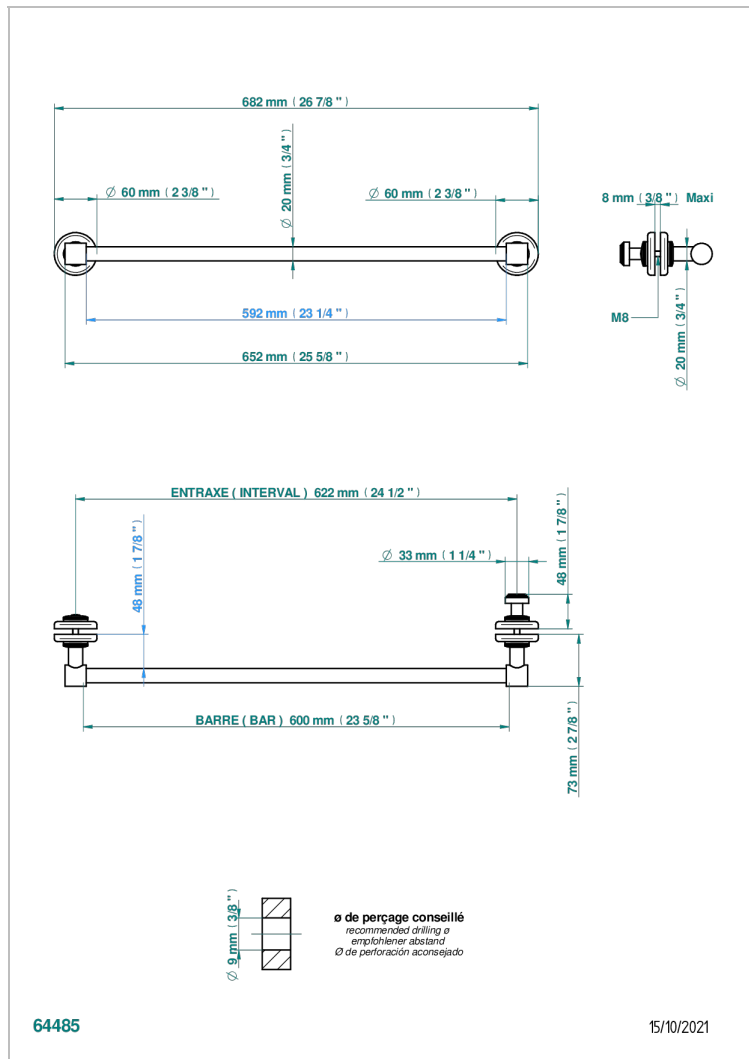

# BEAUBOURG WITH LEVER HANDLES

G7B-514V2

Towel rail with one rail for glass door with knob on side and escutcheon the other side

## CHARACTERISTIC

- Beaubourg with lever handles
- Towel rail with one rail for glass door with knob on side and escutcheon the other side