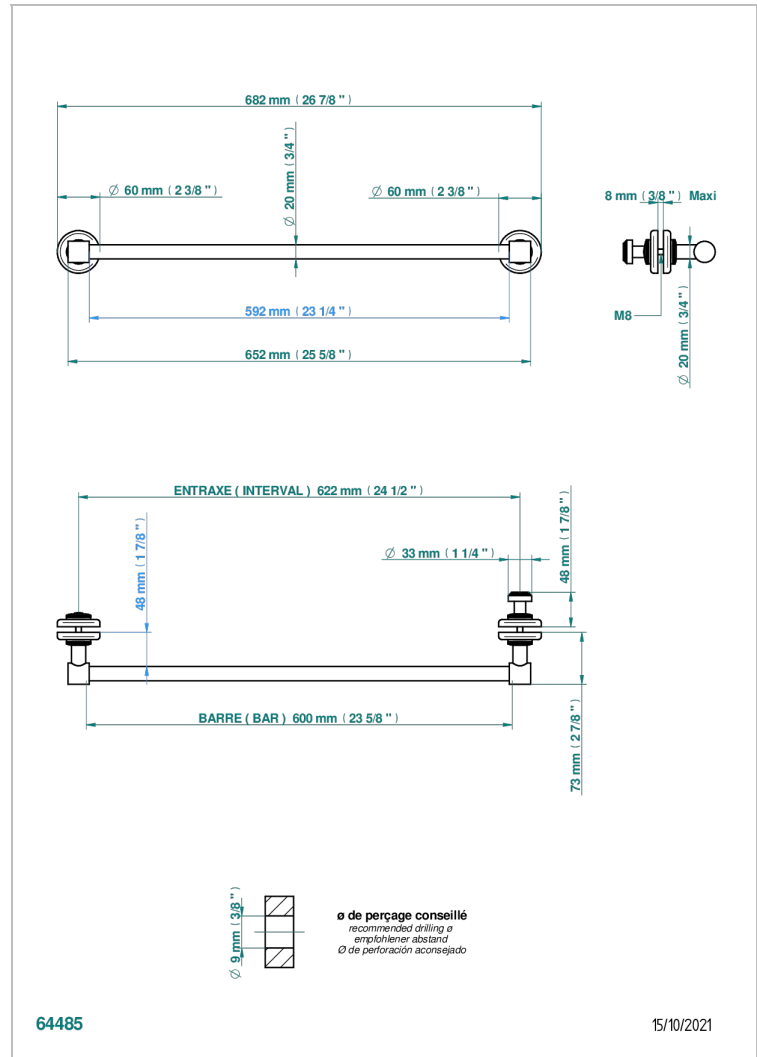

# BEAUBOURG CON MANETAS

G7B-514V2

THG<sup>®</sup>  
PARIS

Towel rail with one rail for glass door with knob on side and escutcheon the other side

## CARACTERÍSTICAS

- Beaubourg con manetas
- Towel rail with one rail for glass door with knob on side and escutcheon the other side