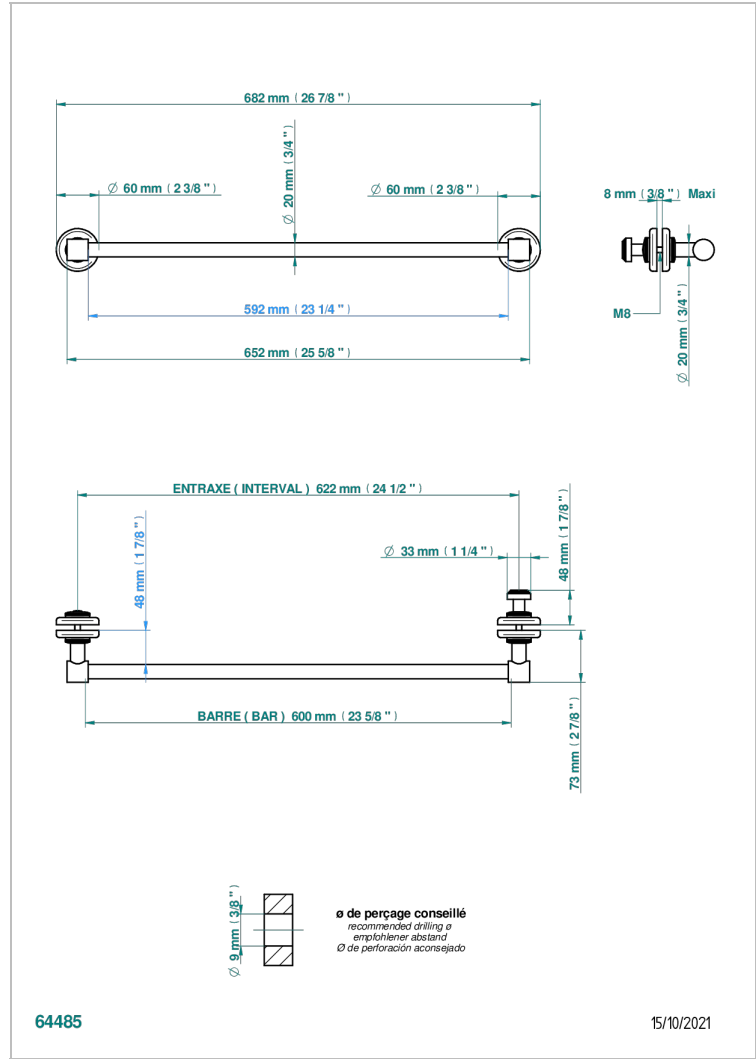

Towel rail with one rail for glass door with knob on side and escutcheon the other side

### CHARACTERISTIC

- Beaubourg
- Towel rail with one rail for glass door with knob on side and escutcheon the other side