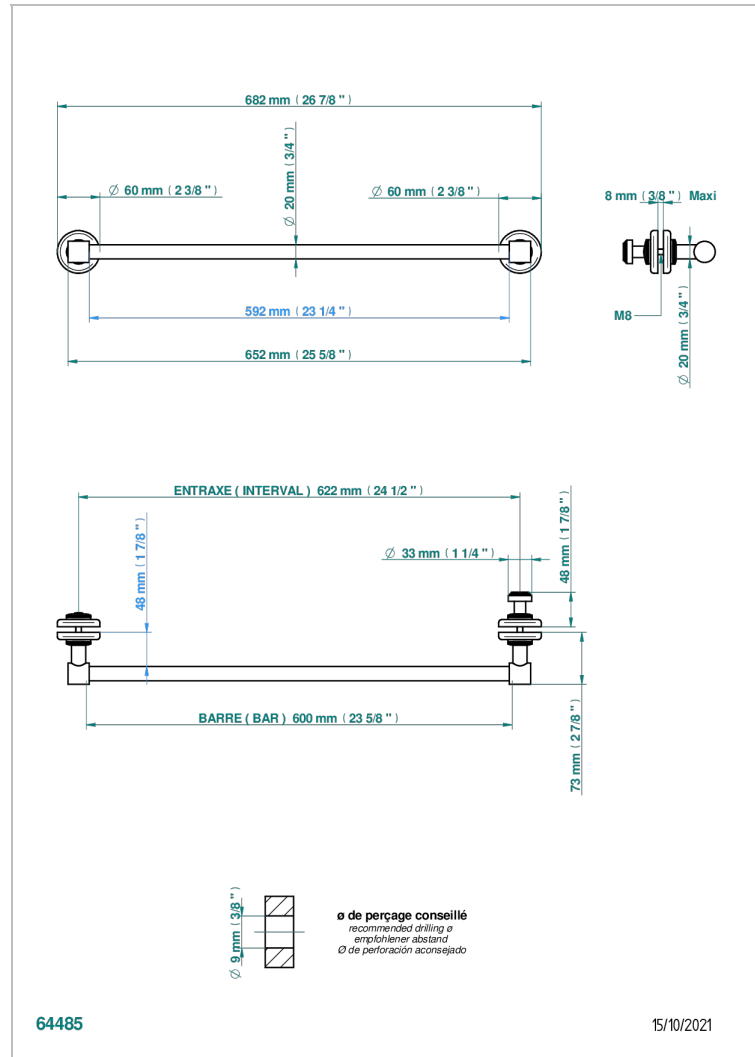

Towel rail with one rail for glass door with knob on side and escutcheon the other side

EIGENSCHAFTEN

- Beaubourg
- Towel rail with one rail for glass door with knob on side and escutcheon the other side