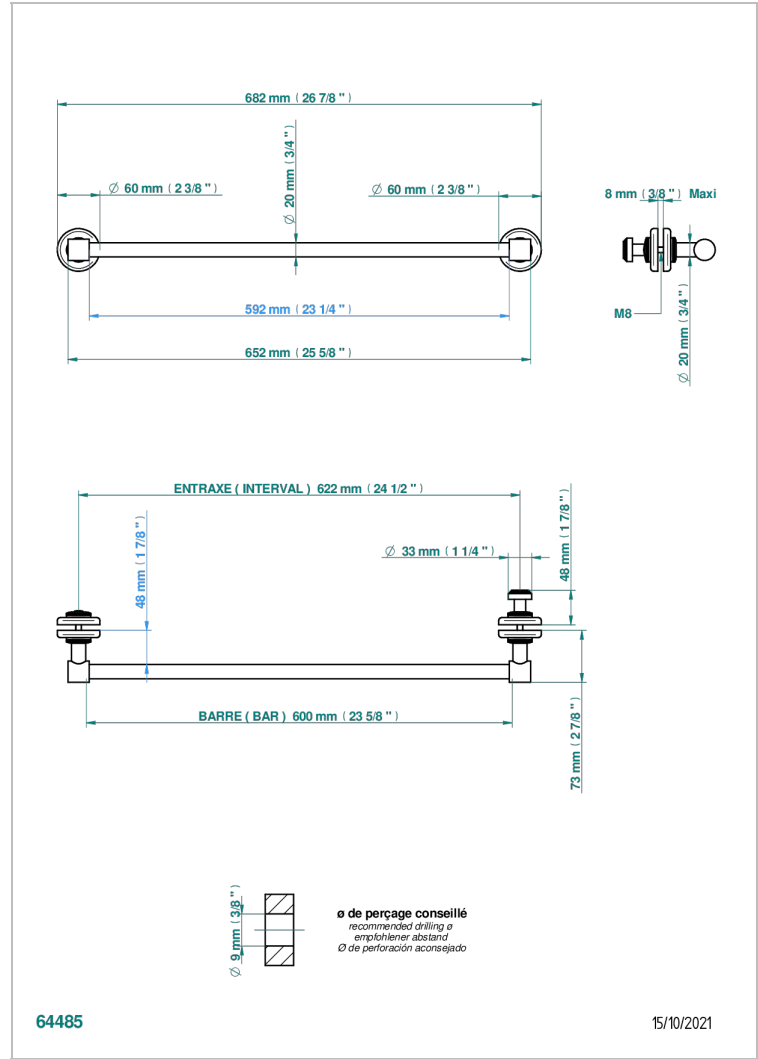

Towel rail with one rail for glass door with knob on side and escutcheon the other side

CARACTERÍSTICAS

- Beaubourg
- Towel rail with one rail for glass door with knob on side and escutcheon the other side