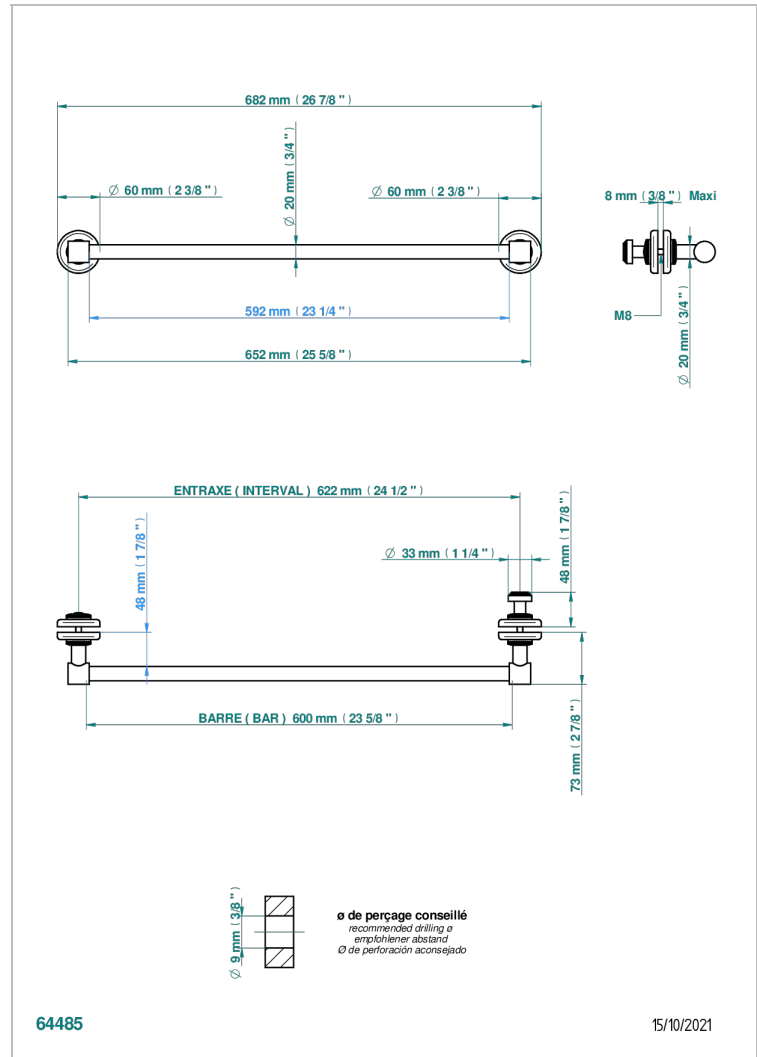

Towel rail with one rail for glass door with knob on side and escutcheon the other side

## EIGENSCHAFTEN

- Beaubourg
- Towel rail with one rail for glass door with knob on side and escutcheon the other side