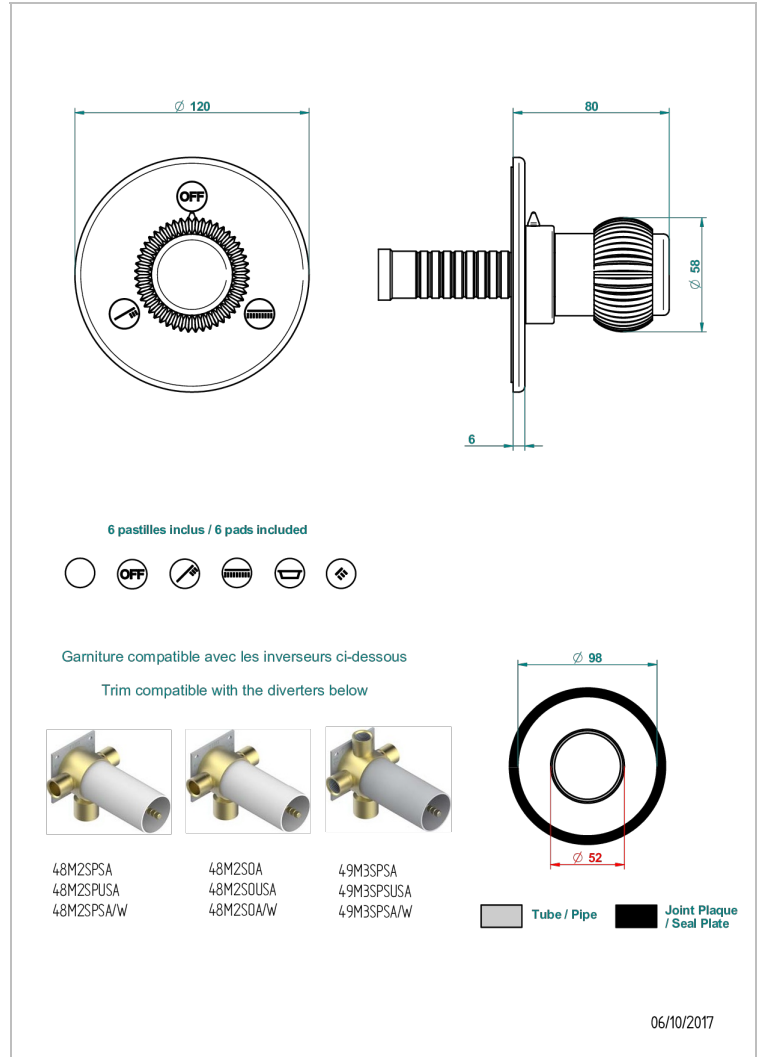

DIPLOMATE ROYALE

U4D-48M2SB

Trim for wall mounted diverter - 2 ways ref.48M2 & 3 ways ref.49M3

CHARACTERISTIC

- Diplome Royale
- Trim for wall mounted diverter - 2 ways ref.48M2 & 3 ways ref.49M3

RELATED SKU'S

- Ref. G00-48M2SOUSA Wall mounted 3-way diverter with ceramic cartridge for concealed installation- 1 inlet 3/4" and 2 outlets 1/2" without shared ports no stop position - no trim
- Ref. G00-48M2SPSUSA Wall mounted 3-way diverter with ceramic cartridge for concealed installation- 1 inlet 3/4" and 2 outlets 1/2" with positive top, no shared ports - no trim
- Ref. G00-49M3SPSUSA Wall mounted 4-way diverter with ceramic cartridge for concealed installation- 1 inlet 3/4" and 3 outlets 1/2" with positive top, no shared ports - no trim