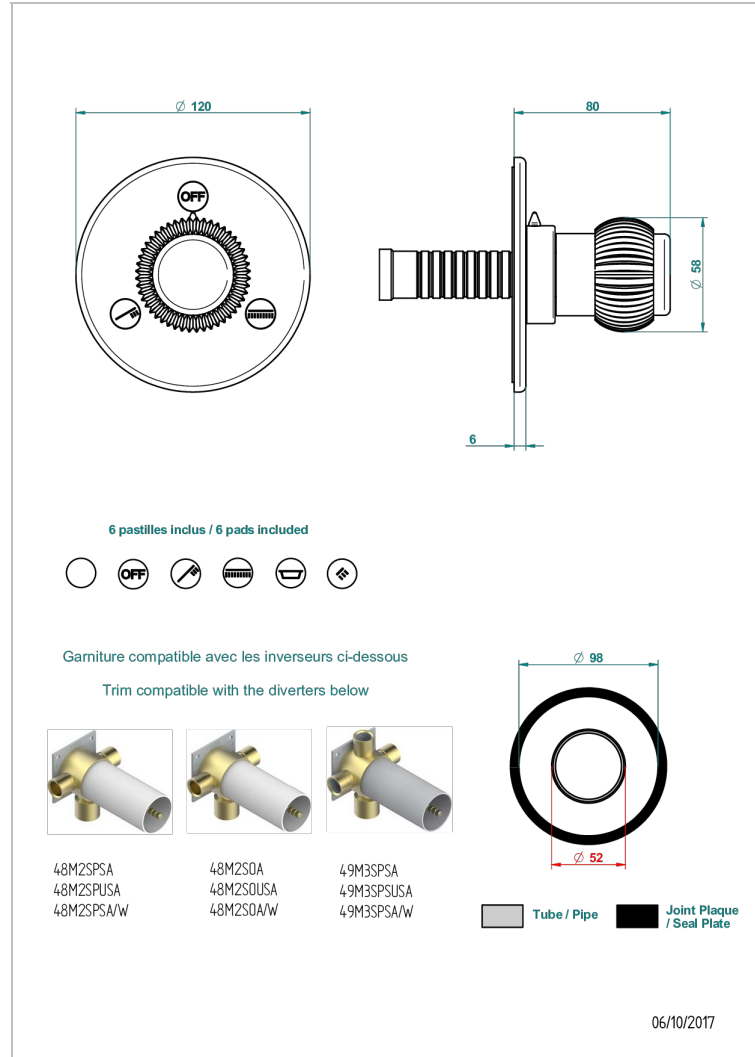

DIPLOMATE ROYALE

U4D-48M2SB

Trim for wall mounted diverter, 2 ways - ref. 48M2 and 3 ways - ref. 49M3

CHARACTERISTIC

- Diplome Royale
- Trim for wall mounted diverter, 2 ways - ref. 48M2 and 3 ways - ref. 49M3

RELATED SKU'S

- Ref. G00-48M2SOA Wall mounted 3-way diverter with ceramic cartridge for concealed installation- 1 inlet 3/4" and 2 outlets 1/2" without stop position, without trim
- Ref. G00-48M2SPSA Wall mounted 3-way diverter with ceramic cartridge for concealed installation, 1 inlet 3/4" and 2 outlets 1/2" with stop position, without trim
- Ref. G00-49M3SPSA Wall mounted 4-way diverter with ceramic cartridge for concealed installation- 1 inlet 3/4" and 3 outlets 1/2" with stop position, without trim