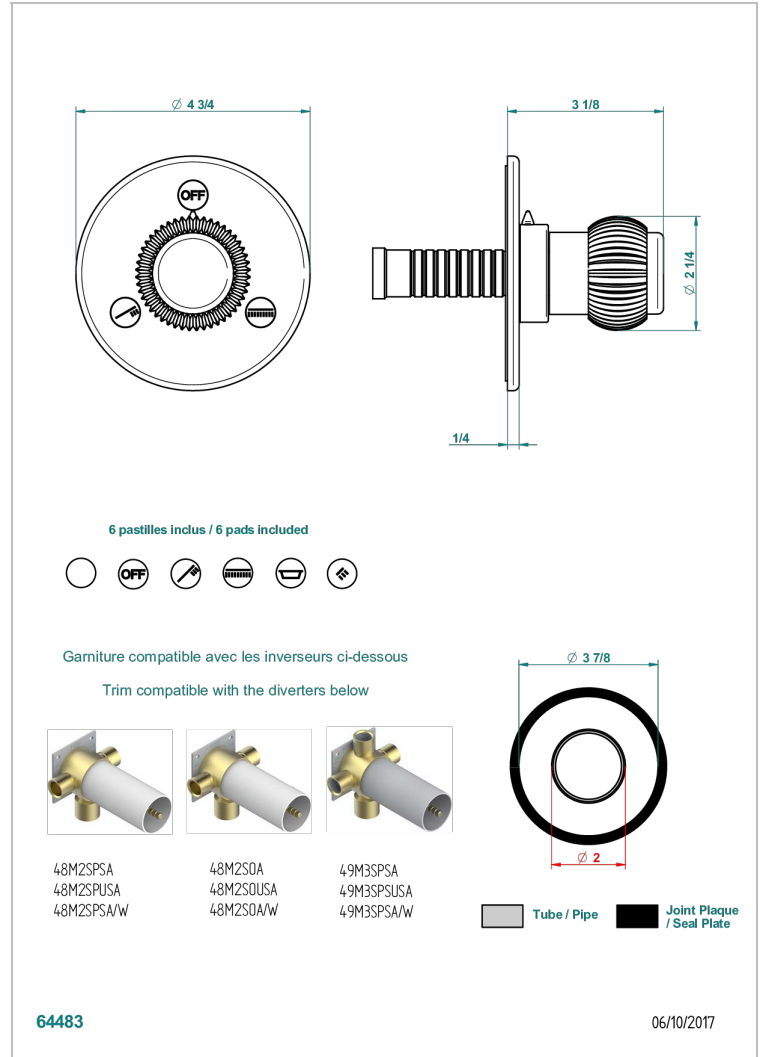

DIPLOMATE ROYALE

U4D-48M2SB

Trim for wall mounted diverter, 2 ways - ref. 48M2 and 3 ways - ref. 49M3

CHARACTERISTIC

- Diplome Royale
- Trim for wall mounted diverter, 2 ways - ref. 48M2 and 3 ways - ref. 49M3

RELATED SKU'S

- Ref. G00-48M2SOA Wall mounted 3-way diverter with ceramic cartridge for concealed installation- 1 inlet 3/4" and 2 outlets 1/2" without stop position, without trim
- Ref. G00-48M2SPSA Wall mounted 3-way diverter with ceramic cartridge for concealed installation, 1 inlet 3/4" and 2 outlets 1/2" with stop position, without trim
- Ref. G00-49M3SPSA Wall mounted 4-way diverter with ceramic cartridge for concealed installation- 1 inlet 3/4" and 3 outlets 1/2" with stop position, without trim